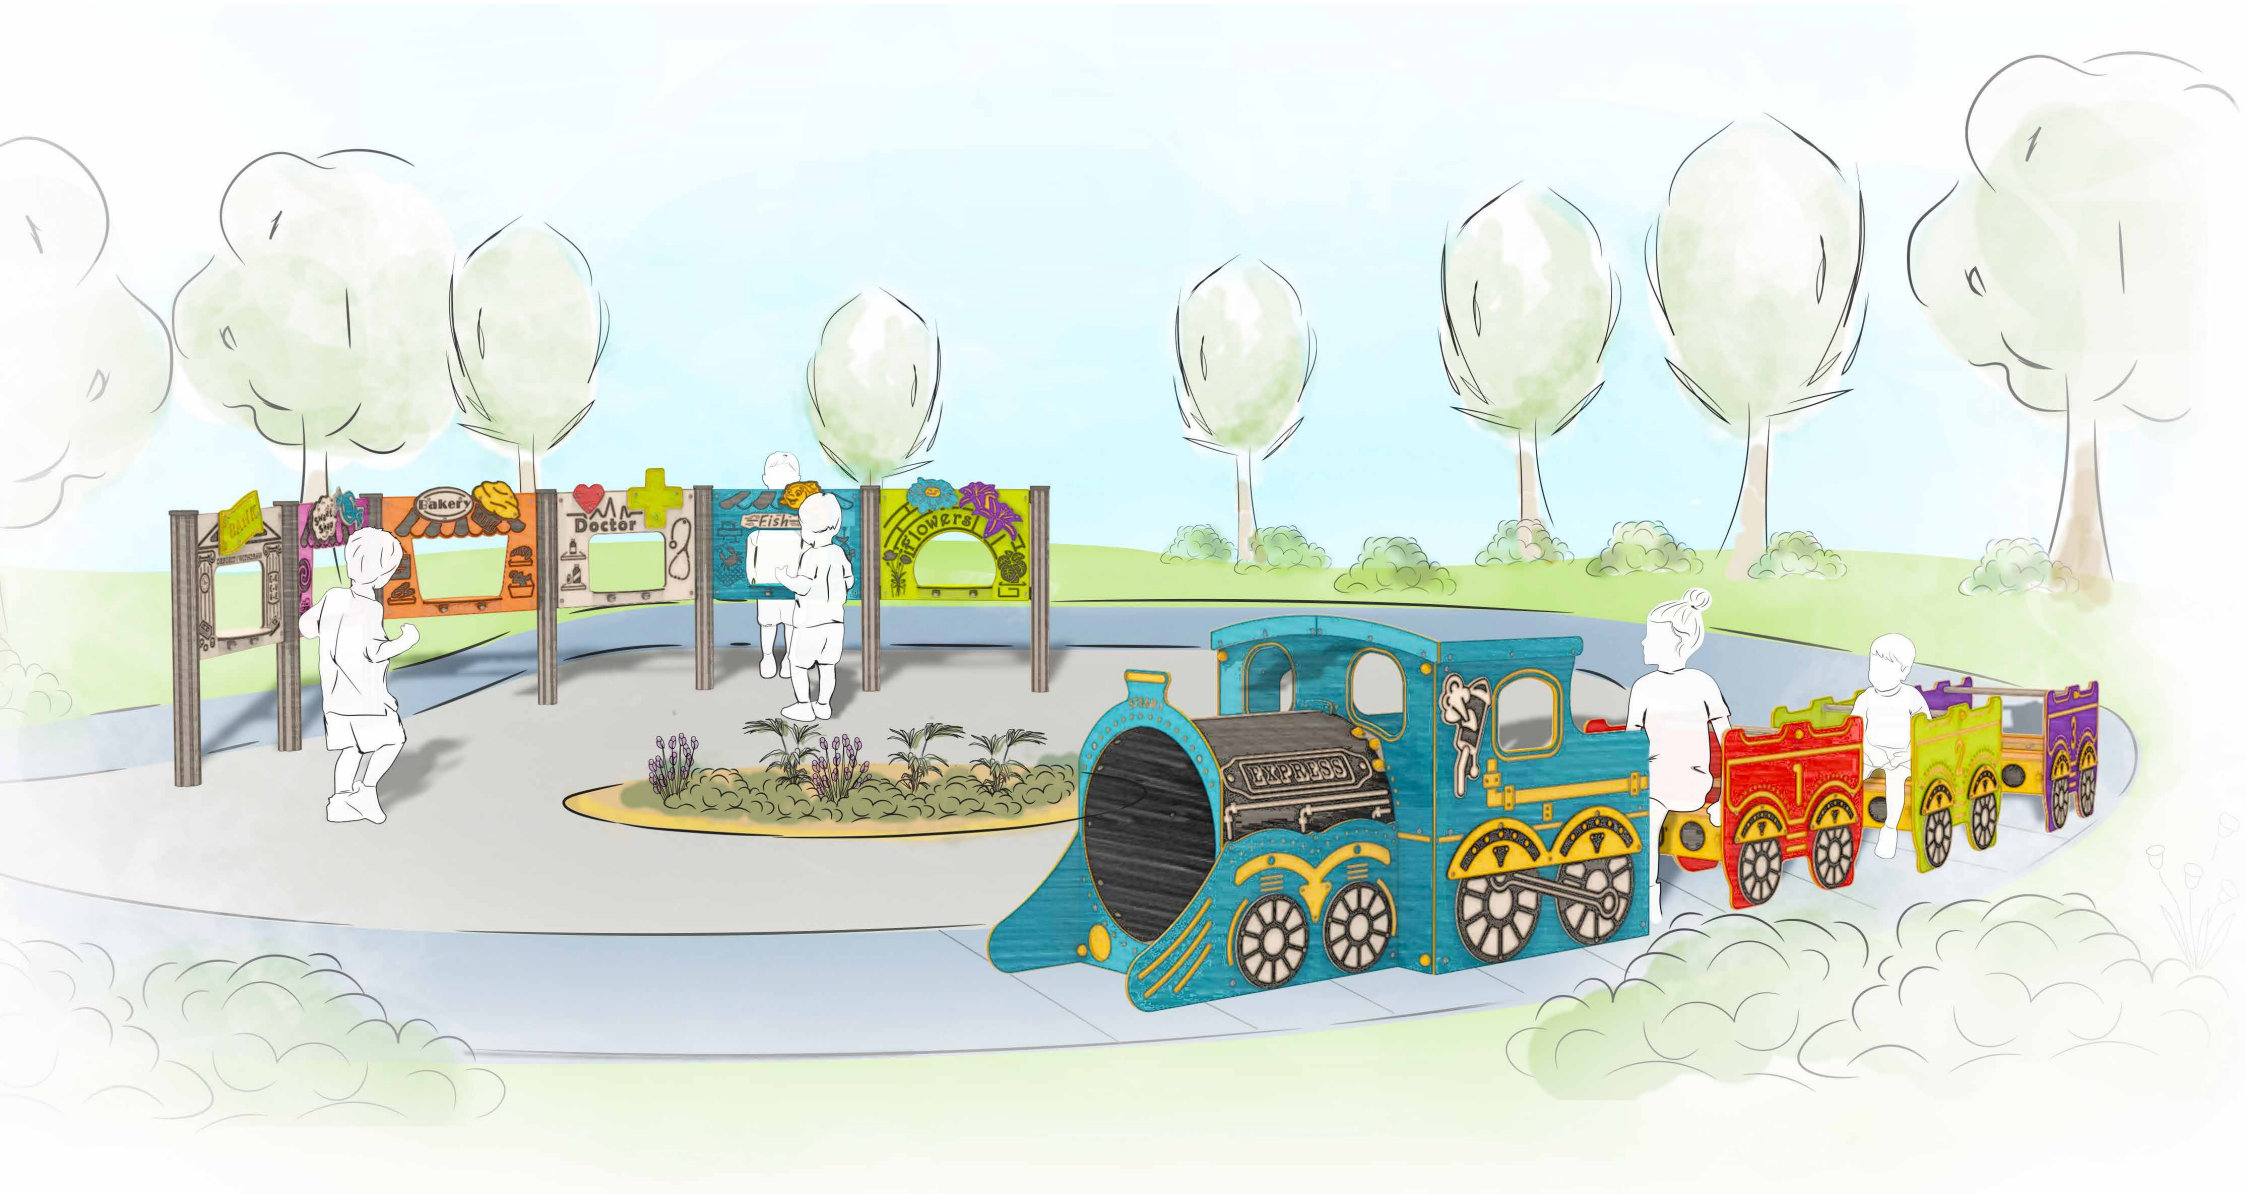

Role Play Inspiration

Role Play Inspiration

Aluminium Extruded Posts

FIAP

Aluminium posts can be ordered in standard and custom lengths up to 3600mm. The T-slots on the posts are positioned at 45-degree intervals, allowing you to design your own configurations. Pair with our panel brackets, as an ideal solution for installing play panels.

A

Toy Town Play Panel Set

FITTPSET-AL-WP

Toy Town Play Panel Set ignites children's imaginations with a variety of panels showcasing the shops and businesses of a vibrant town. Customisable to different layouts, this set offers endless opportunities to adapt to the flow and structure of any play area.

B

Steam Express Train Set

FIEXPSET

All aboard the Steam Express Train Set, where exciting adventures await. Featuring a crawl-through tunnel at the front, seating throughout the train and carriages and vibrant, fun graphics, this set sparks imaginative play and invites children to embark on exciting journeys.