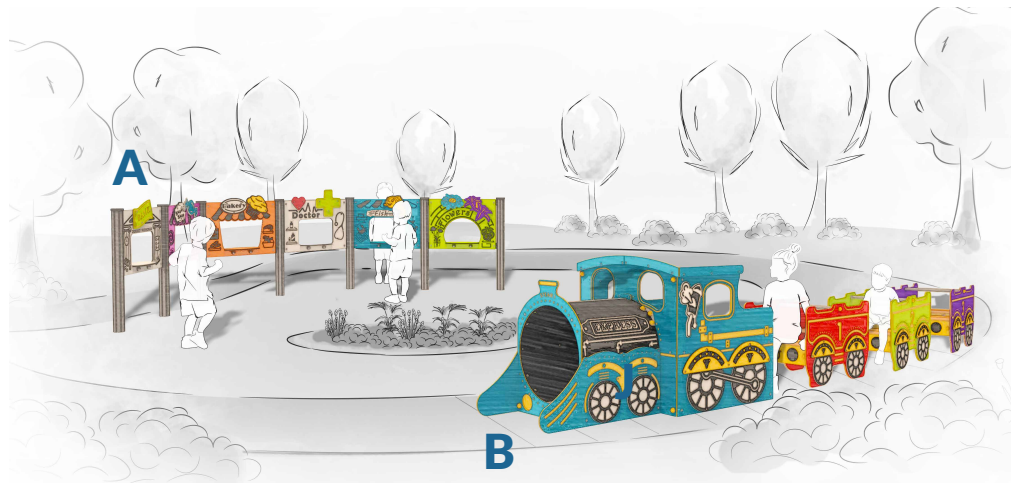

Role Play Inspiration

Role Play Inspiration

Aluminium Extruded Posts

FIAP

Aluminium posts can be ordered in standard and custom lengths up to 3600mm. The T-slots on the posts are positioned at 45-degree intervals, allowing you to design your own configurations. Pair with our panel brackets, as an ideal solution for installing play panels.

A

Toy Town Play Panel Set

FITTPSET-AL-WP

Toy Town Play Panel Set ignites children's imaginations with a variety of panels showcasing the shops and businesses of a vibrant town. Customisable to different layouts, this set offers endless opportunities to adapt to the flow and structure of any play area.

B

Steam Express Train Set

FIEXPSET

All aboard the Steam Express Train Set, where exciting adventures await. Featuring a crawl-through tunnel at the front, seating throughout the train and carriages and vibrant, fun graphics, this set sparks imaginative play and invites children to embark on exciting journeys.