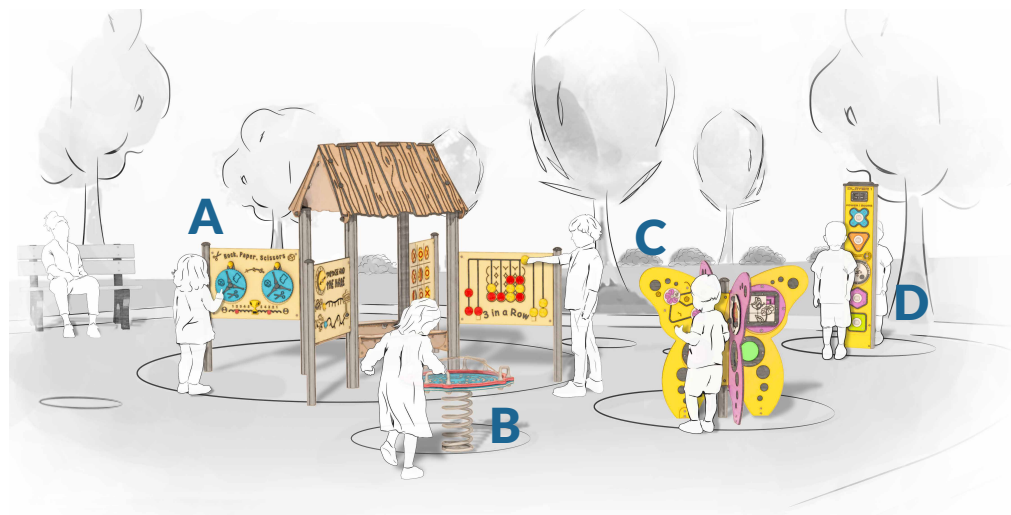

Games Inspiration

A

Adventure Games Den

FIDENGAM-AD

Kids will have endless fun with the four exciting boardgame panels offering competitive challenges and interactive play. With a vibrant adventure-themed style, cosy seating area the den encourages social interaction and opportunities for shared experiences.

B

Spring Maze

FSSM07

The Spring Maze, an engaging and interactive game where a small group works together to guide the ball through the twisting maze. Perfect for encouraging teamwork and problem-solving, it's an exciting challenge that keeps children entertained.

C

Butterfly Game Station

FIASBUT

The Butterfly Game Station offers a captivating mix of sensory, tactile activities and fun puzzles, keeping kids entertained and engaged for hours. With its beautiful butterfly design, it combines great play value in a compact, eye-catching centrepiece.

D

2 Player RotoGen Reactions Totem

FITMRE2RG

Designed for interactive play, players turn the RotoGen disc to charge and compete in two thrilling games: 'Reactions', where they race to hit as many lights as possible and 'Challenge', where quick reflexes decide the winner. Flashing lights and scores enhance the fun.