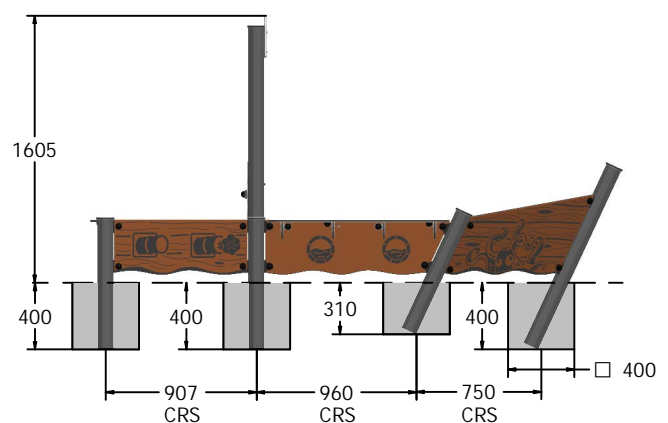

### SUPPLY METHOD

**Panels** - Pre-assembled

**Posts & Brackets** - Supplied separately

### FEATURES

 **SOCIAL** - Play and seating

 **ROTATE** - Spinning steering wheel

 **INCLUSIVE** - Wheel chair access

### DIMENSIONS

### TECHNICAL

**Age Range:** 2+ Years  
**Largest Part:** Tall Post - 1685 x 97 x 97mm  
**Heaviest Part:** Large Bench Assembly - 8.3kg Approx.  
**Total Weight:** 72kg Approx.  
**Surfacing:** N/A

IMPORTANT: you must specify the colour option you require at the time of order if it is different from the colour listed/shown above, requirements are subject to availability at the time of order