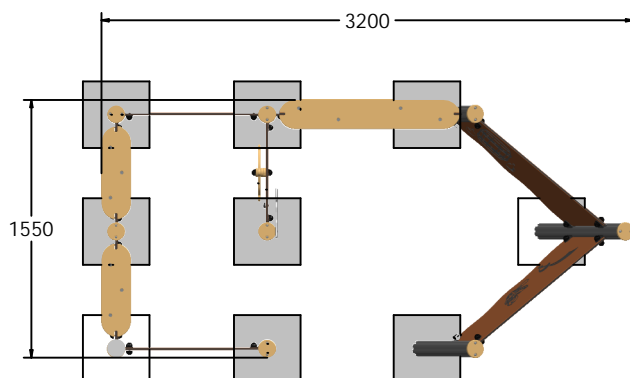

### DIMENSIONS

### TECHNICAL

**Age Range:** 2+ Years  
**Largest Part:** Tall Post - 1685 x 97 x 97mm  
**Heaviest Part:** Large Bench Assembly - 8.3kg Approx.  
**Total Weight:** 72kg Approx.  
**Surfacing:** N/A

IMPORTANT: you must specify the colour option you require at the time of order if it is different from the colour listed/shown above, requirements are subject to availability at the time of order