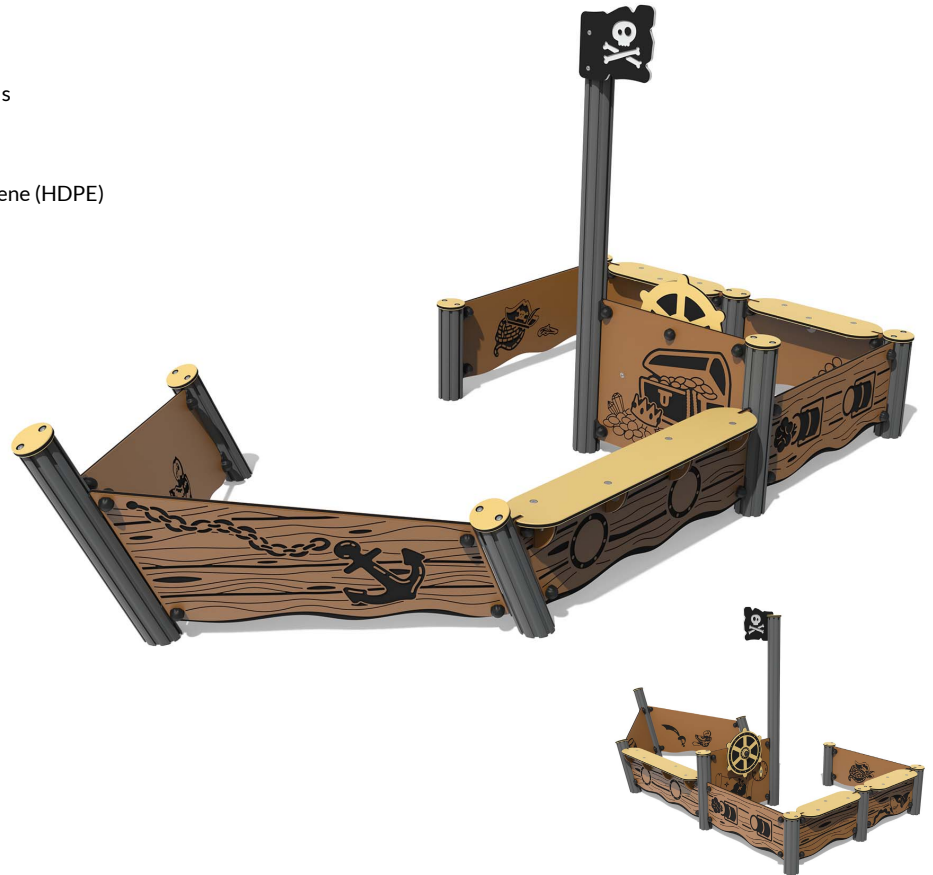

## FIFPPSHIP - Accessible Pirate Ship

BS EN 1176 - Designed to British & European Standards

### SUPPLY METHOD

**Panels** - Pre-assembled

**Posts & Brackets** - Supplied separately

### FEATURES

 **SOCIAL** - Play and seating

 **ROTATE** - Spinning steering wheel

 **INCLUSIVE** - Wheel chair access

### DIMENSIONS