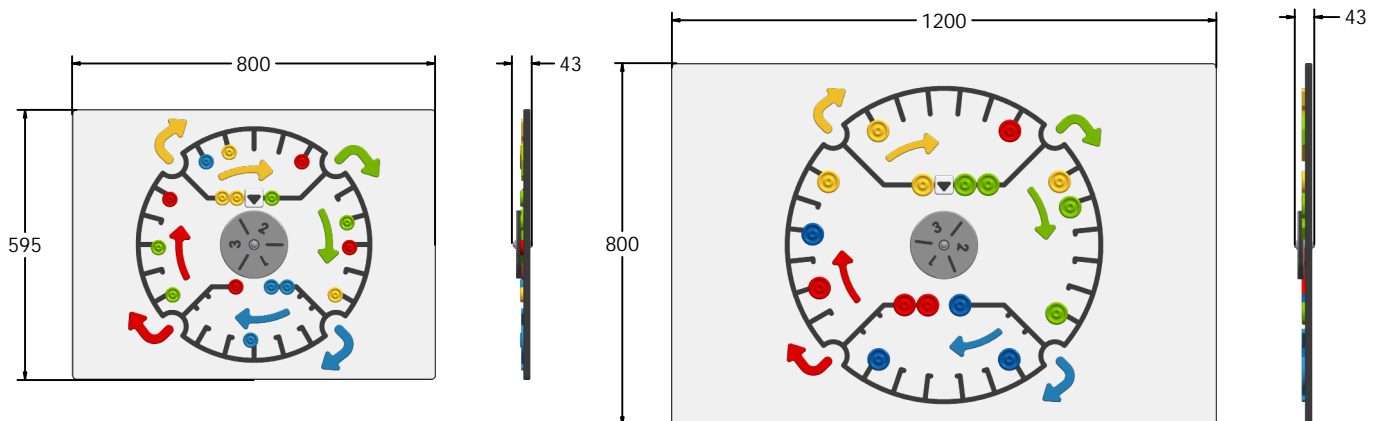

Product Information

FILUDO - Ludo Play Panel

BS EN 1176 - Designed to British & European Standards

MATERIALS

Panel - Two Colour  High Density Polyethylene (HDPE)

SUPPLY METHOD

Panel - Singular panel

FEATURES

-  **INCLUSIVE** - Activity positioned at accessible height
-  **ROTATE** - Spinning dice disc
-  **SLIDERS** - Sliding counters
-  **SOCIAL** - Group game/activity

DIMENSIONS

FILUDO6 Standard Panel
FILUDO6 -AL-WP Panel with Alu Posts

FILUDO3 Standard Panel
FILUDO3 -AL-WP Panel with Alu Posts

TECHNICAL

Age Range: 2+ Years
Largest Part: FILUDO6 - 800 x 595 x 43mm
Total Weight: FILUDO6 - 6.8kg
Surfacing: N/A

Age Range: 2+ Years
Largest Part: FILUDO3 - 1200 x 800 x 43mm
Total Weight: FILUDO3 - 13.5kg
Surfacing: N/A