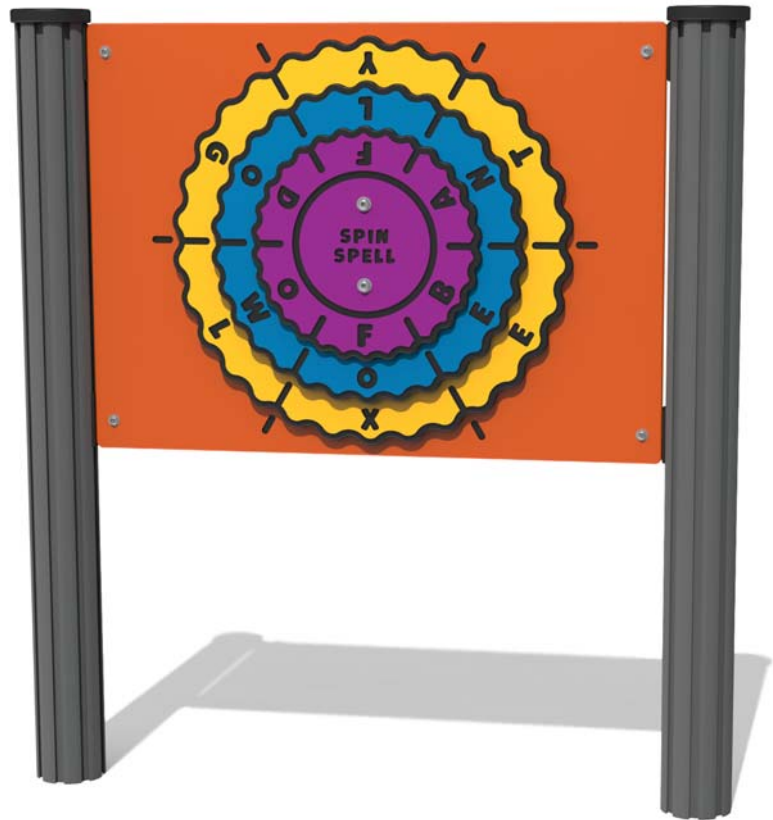

## FICSSP - Spin Spell Play Panel

BS EN 1176 - Designed to British & European Standards

### SUPPLY METHOD

Panel - Singular panel

### FEATURES

 **INCLUSIVE** - Activity positioned at accessible height

 **ROTATE** - Concentric spinning discs

 **LETTERS** - Align the letters to spell the words

### TECHNICAL

Age Range: 2+ Years  
Largest Part: FICSSP6 - 595 x 800 x 92.7mm  
Total Weight: FICSSP6 - 13kg  
Surfacing: N/A

Age Range: 2+ Years  
Largest Part: FICSSP3 - 800 x 1200 x 92.7mm  
Total Weight: FICSSP3 - 20kg  
Surfacing: N/A