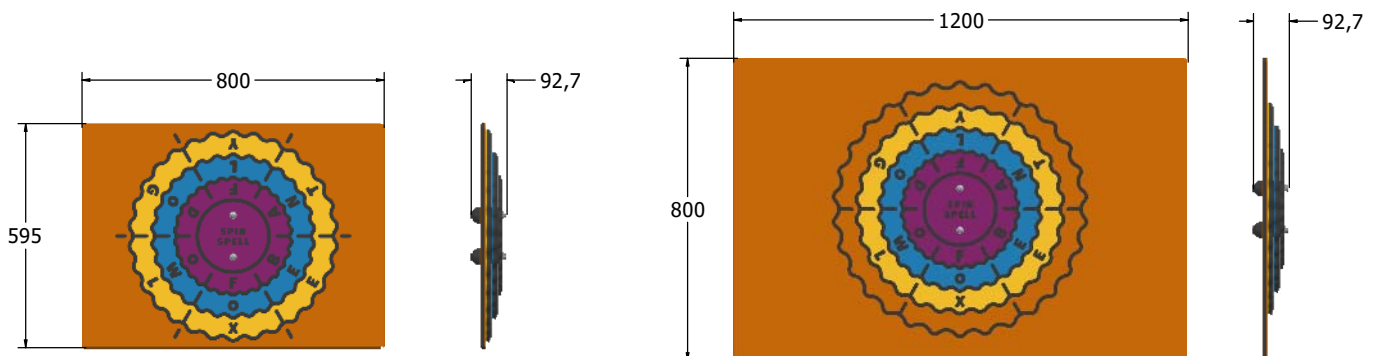

DIMENSIONS

FICSSP6
FICSSP6-AL-WP
Standard Panel
Panel with Alu Posts

FICSSP3
FICSSP3-AL-WP
Standard Panel
Panel with Alu Posts

TECHNICAL

Age Range: 2+ Years
Largest Part: FICSSP6 - 595 x 800 x 92.7mm
Total Weight: FICSSP6 - 13kg
Surfacing: N/A

Age Range: 2+ Years
Largest Part: FICSSP3 - 800 x 1200 x 92.7mm
Total Weight: FICSSP3 - 20kg
Surfacing: N/A

IMPORTANT: you must specify the colour option you require at the time of order if it is different from the colour listed/shown above, requirements are subject to availability at the time of order