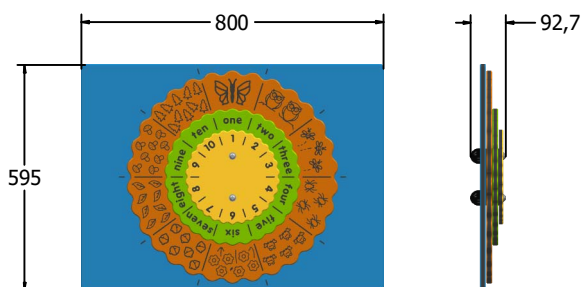

DIMENSIONS

FICSCT6
FICSCT6-AL-WP
Standard Panel
Panel with Alu Posts