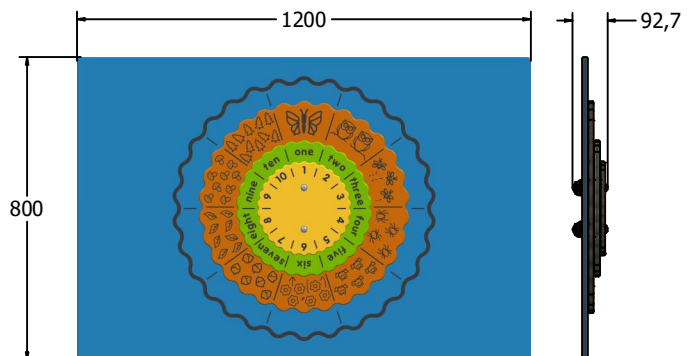

### SUPPLY METHOD

Panel - Singular panel

### FEATURES

 **INCLUSIVE** - Activity positioned at accessible height

 **ROTATE** - Concentric spinning discs

 **NUMBERS** - Count to match the wheels

### DIMENSIONS

FICSCT6  
FICSCT6-AL-WP  
Standard Panel  
Panel with Alu Posts

FICSCT3  
FICSCT3-AL-WP  
Standard Panel  
Panel with Alu Posts

### TECHNICAL

**Age Range:** 2+ Years  
**Largest Part:** FICSCT6 - 595 x 800 x 92.7mm  
**Total Weight:** FICSCT6 - 12kg  
**Surfacing:** N/A

**Age Range:** 2+ Years  
**Largest Part:** FICSCT3 - 800 x 1200 x 92.7mm  
**Total Weight:** FICSCT3 - 19kg  
**Surfacing:** N/A