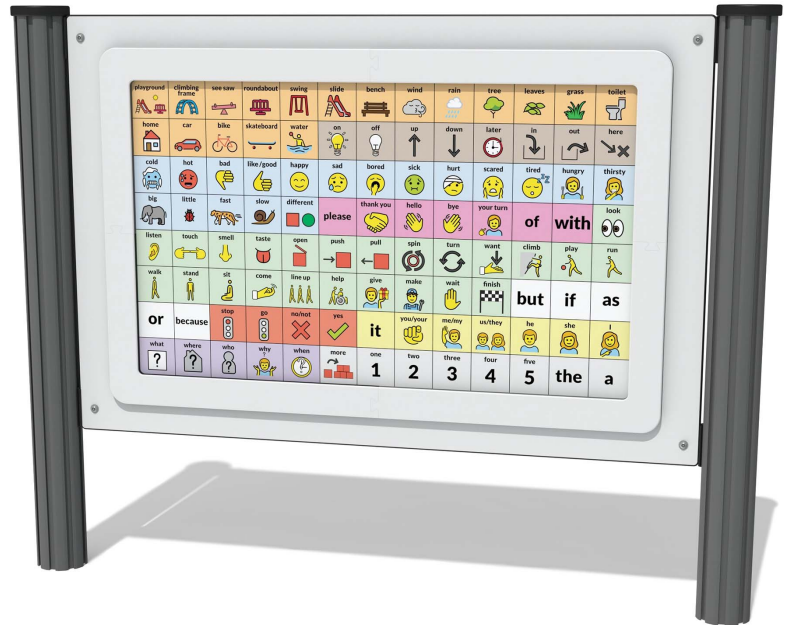

Product Information

FIPLCO3 - Large Playground Communication Panel

BS EN 1176 - Designed to British & European Standards

MATERIALS

Panel - Two Colour  High Density Polyethylene (HDPE)

SUPPLY METHOD

Panel - Singular panel

FEATURES

 **INCLUSIVE** - Accessible activity and panel height

 **SOCIAL** - Communication through images

DIMENSIONS

FIPLCO3
FIPLCO3-AL-WP

Standard Panel
Panel with Alu Posts

TECHNICAL

Age Range: 2+ Years
Largest Part: 800 x 1200 x 30mm
Total Weight: 18.5kg
Surfacing: N/A