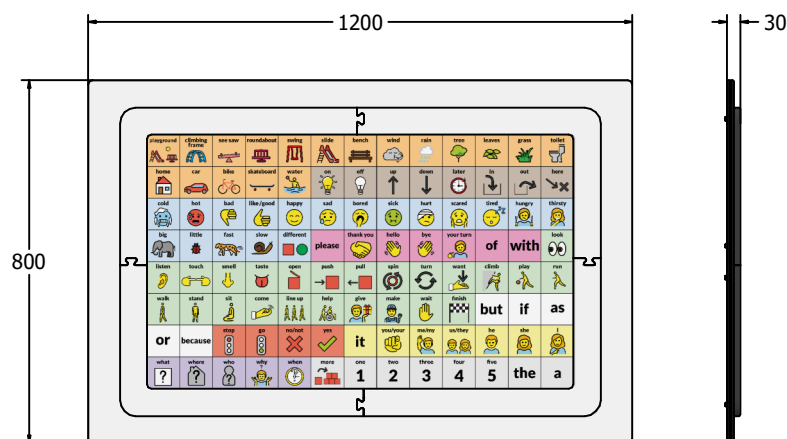

Product Information

FIPLCO3 - Large Playground Communication Panel

BS EN 1176 - Designed to British & European Standards

MATERIALS

Panel - Two Colour  High Density Polyethylene (HDPE)

SUPPLY METHOD

Panel - Singular panel

FEATURES

 **INCLUSIVE** - Accessible activity and panel height

 **SOCIAL** - Communication through images

DIMENSIONS

FIPLCO3
FIPLCO3-AL-WP

Standard Panel
Panel with Alu Posts

TECHNICAL

Age Range: 2+ Years
Largest Part: 800 x 1200 x 30mm
Total Weight: 18.5kg
Surfacing: N/A