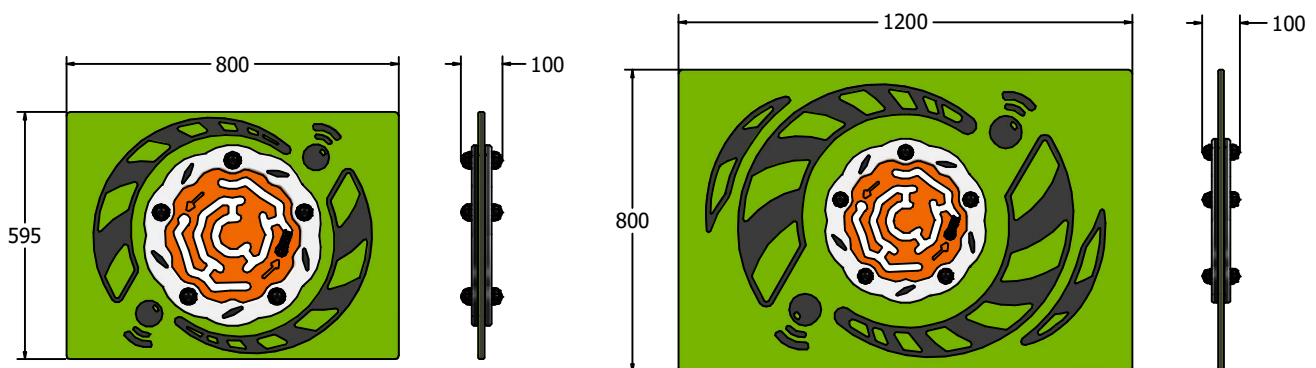

DIMENSIONS

FIROMAZE6 Standard Panel
FIROMAZE6-AL-WP Panel with Alu Posts

FIROMAZE3 Standard Panel
FIROMAZE3-AL-WP Panel with Alu Posts

TECHNICAL

Age Range: 2+ Years
Largest Part: FIROMAZE6 - 595 x 800 x 100mm
Total Weight: FIROMAZE6 - 9.1kg
Surfacing: N/A

Age Range: 2+ Years
Largest Part: FIROMAZE3 - 800 x 1200 x 100mm
Total Weight: FIROMAZE3 - 15.7kg
Surfacing: N/A

IMPORTANT: you must specify the colour option you require at the time of order if it is different from the colour listed/shown above, requirements are subject to availability at the time of order