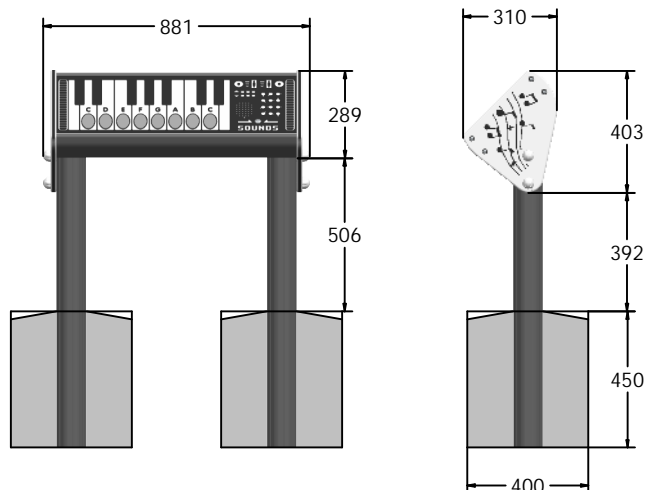

Product Information

FIPTKEY-AL-WP - Rock Band PlayTronic Keyboard with Alu Posts

BS EN 1176 - Designed to British & European Standards

MATERIALS

Panel - Two Colour High Density Polyethylene (HDPE)

Post & Edge Beam - Extruded aluminium with powder coat finish

SUPPLY METHOD

Keyboard Unit - Pre-assembled Keyboard Unit

Posts - Pre-assembled Aluminium Posts

FEATURES

MUSICAL - Listen to Keyboard Notes

BATTERY - Battery Powered PlayTronic Keyboard

INCLUSIVE - Activity positioned at accessible height

ELECTRONICS

PlayTronic
outdoor electronics

DIMENSIONS

TECHNICAL

Age Range: 2+ Years
Largest Part: Keyboard Unit - 881 x 403 x 310mm
Heaviest Part: Keyboard Unit - 13kg
Total Weight: 18.5kg approx
Surfacing: N/A