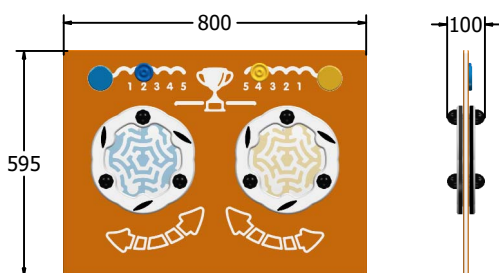

Product Information

FIMZBA - Maze Battle Play Panel

BS EN 1176 - Designed to British & European Standards

MATERIALS

Panel - Two Colour High Density Polyethylene (HDPE)

SUPPLY METHOD

Panel - Singular panel

FEATURES

INCLUSIVE - Activity positioned at accessible height

SLIDERS - Counters to keep score

SOCIAL - 2 player maze race game

DIMENSIONS

FIMZBA6
FIMZBA6-AL
FIMZBA6-AL-WP

Standard Panel
Panel with Edge Slots for Alu Posts
Panel with Alu Posts

FIMZBA3
FIMZBA3-AL
FIMZBA3-AL-WP

Standard Panel
Panel with Edge Slots for Alu Posts
Panel with Alu Posts

TECHNICAL

Age Range: 2+ Years
Largest Part: FIMZBA6 - 595 x 800 x 100mm
Total Weight: FIMZBA6 - 9.3kg
Surfacing: N/A

Age Range: 2+ Years
Largest Part: FIMZBA3 - 800 x 1200 x 100mm
Total Weight: FIMZBA3 - 16.2kg
Surfacing: N/A

IMPORTANT: you must specify the colour option you require at the time of order if it is different from the colour listed/shown above, requirements are subject to availability at the time of order