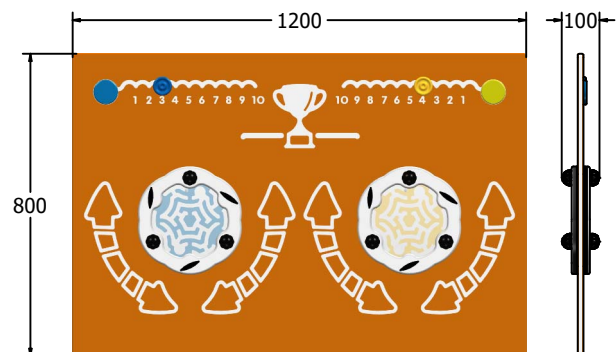

INCLUSIVE - Activity positioned at accessible height

SLIDERS - Counters to keep score

SOCIAL - 2 player maze race game

DIMENSIONS

FIMZBA6
FIMZBA6-AL
FIMZBA6-AL-WP

Standard Panel
Panel with Edge Slots for Alu Posts
Panel with Alu Posts

FIMZBA3
FIMZBA3-AL
FIMZBA3-AL-WP

Standard Panel
Panel with Edge Slots for Alu Posts
Panel with Alu Posts

TECHNICAL

Age Range: 2+ Years
Largest Part: FIMZBA6 - 595 x 800 x 100mm
Total Weight: FIMZBA6 - 9.3kg
Surfacing: N/A

Age Range: 2+ Years
Largest Part: FIMZBA3 - 800 x 1200 x 100mm
Total Weight: FIMZBA3 - 16.2kg
Surfacing: N/A

IMPORTANT: you must specify the colour option you require at the time of order if it is different from the colour listed/shown above, requirements are subject to availability at the time of order