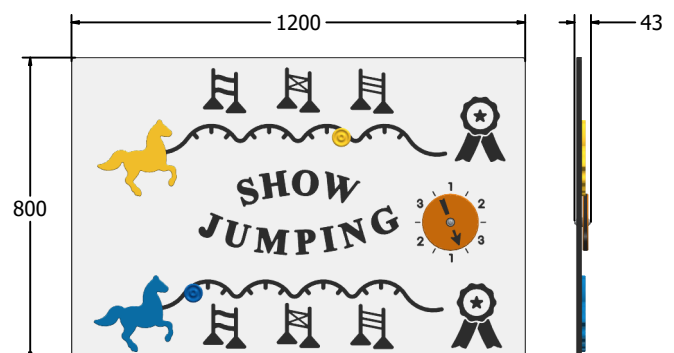

FISWJP3
FISWJP3-AL-WP   Standard Panel
Panel with Alu Posts

TECHNICAL

Age Range: 2+ Years
Largest Part: FISWJP6 - 595 x 800 x 43mm
Total Weight: FISWJP6 - 7.1kg
Surfacing: N/A

Age Range: 2+ Years
Largest Part: FISWJP3 - 800 x 1200 x 43mm
Total Weight: FISWJP3 - 14kg
Surfacing: N/A

IMPORTANT: you must specify the colour option you require at the time of order if it is different from the colour listed/shown above, requirements are subject to availability at the time of order