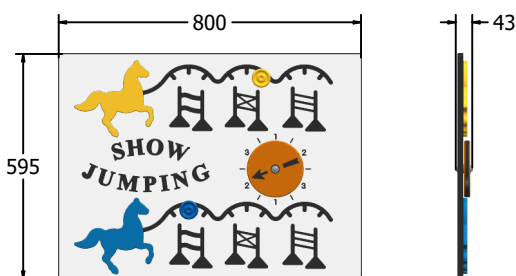

### SUPPLY METHOD

Panel - Singular panel

### FEATURES

 **INCLUSIVE** - Activity positioned at accessible height

 **SLIDERS** - Show jumping counters race

 **SOCIAL** - 2 player show jumping game

### DIMENSIONS

FISWJP6  
FISWJP6-AL-WP      Standard Panel  
Panel with Alu Posts

FISWJP3  
FISWJP3-AL-WP      Standard Panel  
Panel with Alu Posts

### TECHNICAL

**Age Range:** 2+ Years  
**Largest Part:** FISWJP6 - 595 x 800 x 43mm  
**Total Weight:** FISWJP6 - 7.1kg  
**Surfacing:** N/A

**Age Range:** 2+ Years  
**Largest Part:** FISWJP3 - 800 x 1200 x 43mm  
**Total Weight:** FISWJP3 - 14kg  
**Surfacing:** N/A