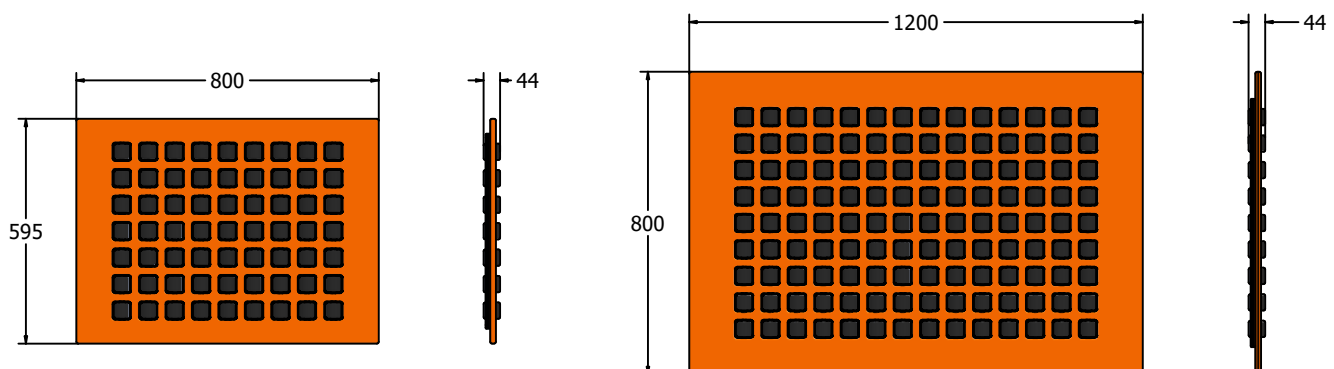

SUPPLY METHOD

Panel - Pre-assembled singular panel

FEATURES

 **FLIP** - Create a pixel image using the two colour rollers

DIMENSIONS

FIROPX6 Standard Panel
 FIROPX6-AL Panel with Edge Slots for Alu Posts
 FIROPX6-AL-WP Panel with Alu Posts

FIROPX3 Standard Panel
 FIROPX3-AL Panel with Edge Slots for Alu Posts
 FIROPX3-AL-WP Panel with Alu Posts

TECHNICAL

Age Range: 2+ Years
 Largest Part: FIROPX6 - 595 x 800 x 44mm
 Total Weight: FIROPX6 - 9.5kg
 Surfacing: N/A

Age Range: 2+ Years
 Largest Part: FIROPX3 - 800 x 1200 x 44mm
 Total Weight: FIROPX3 - 19kg
 Surfacing: N/A

IMPORTANT: you must specify the colour option you require at the time of order if it is different from the colour listed/shown above, requirements are subject to availability at the time of order