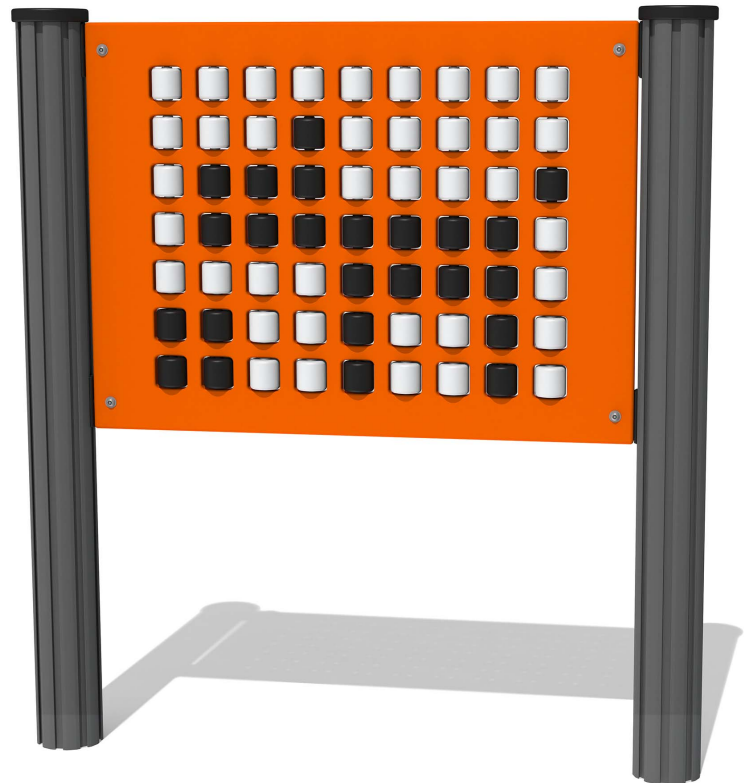

Product Information

FIROPX - Roller Pixels Play Panel

BS EN 1176 - Designed to British & European Standards

MATERIALS

Panel - Two Colour  High Density Polyethylene (HDPE)

Rollers - Acrylonitrile Butadiene Styrene (ABS)

SUPPLY METHOD

Panel - Pre-assembled singular panel

FEATURES

 **FLIP** - Create a pixel image using the two colour rollers

DIMENSIONS

FIROPX6 Standard Panel
 FIROPX6-AL Panel with Edge Slots for Alu Posts
 FIROPX6-AL-WP Panel with Alu Posts

FIROPX3 Standard Panel
 FIROPX3-AL Panel with Edge Slots for Alu Posts
 FIROPX3-AL-WP Panel with Alu Posts

TECHNICAL

Age Range: 2+ Years
 Largest Part: FIROPX6 - 595 x 800 x 44mm
 Total Weight: FIROPX6 - 9.5kg
 Surfacing: N/A

Age Range: 2+ Years
 Largest Part: FIROPX3 - 800 x 1200 x 44mm
 Total Weight: FIROPX3 - 19kg
 Surfacing: N/A

IMPORTANT: you must specify the colour option you require at the time of order if it is different from the colour listed/shown above, requirements are subject to availability at the time of order