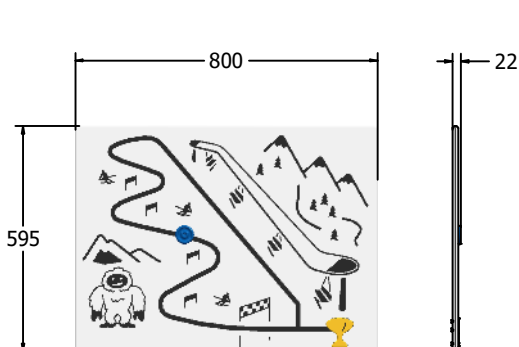

Product Information

FISKI - Ski Slalom Play Panel

BS EN 1176 - Designed to British & European Standards

MATERIALS

Panel - Two Colour High Density Polyethylene (HDPE)

SUPPLY METHOD

Panel - Singular panel

FEATURES

COUNTER DROP - Ski Slalom Course

DIMENSIONS

FISKI6 Standard Panel
 FISKI6-AL Panel with Edge Slots for Alu Posts
 FISKI6-AL-WP Panel with Alu Posts

FISKI13 Standard Panel
 FISKI13-AL Panel with Edge Slots for Alu Posts
 FISKI13-AL-WP Panel with Alu Posts

TECHNICAL

Age Range: 2+ Years
 Largest Part: FISKI6 - 595 x 800 x 22mm
 Total Weight: FISKI6 - 8kg
 Surfacing: N/A

Age Range: 2+ Years
 Largest Part: FISKI13 - 800 x 1200 x 22mm
 Total Weight: FISKI13 - 17kg
 Surfacing: N/A