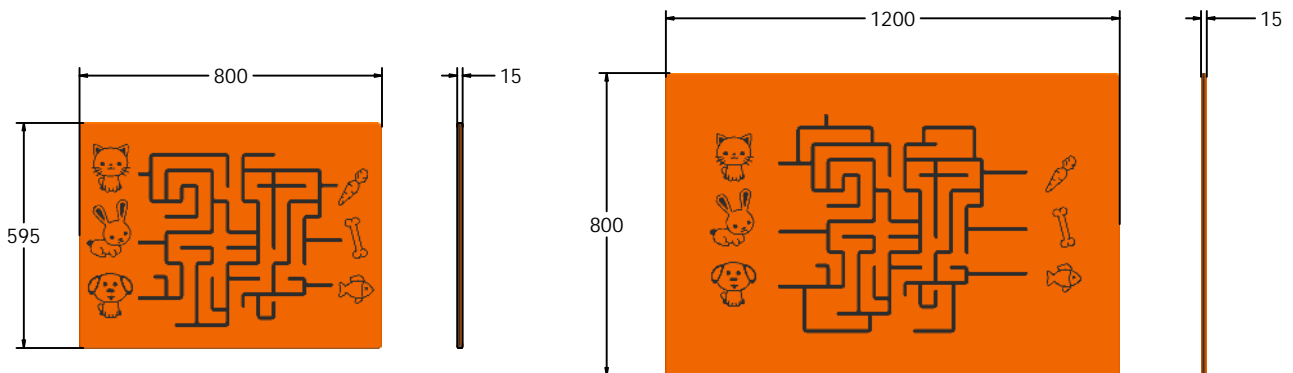

Product Information

FIMZPF - Pet Food Maze Play Panel

BS EN 1176 - Designed to British & European Standards

MATERIALS

Panel - Two Colour  High Density Polyethylene (HDPE)

SUPPLY METHOD

Panel - Singular panel

FEATURES

 **INCLUSIVE** - Activity positioned at accessible height

 **TOUCH** - Tactile finger maze

DIMENSIONS

FIMZPF6 Standard Panel
FIMZPF6-AL-WP Panel with Alu Posts

FIMZPF3 Standard Panel
FIMZPF3-AL-WP Panel with Alu Posts

TECHNICAL

Age Range: 2+ Years
Largest Part: FIMZPF6 - 800 x 595 x 15mm
Total Weight: FIMZPF6 - 6.5kg
Surfacing: N/A

Age Range: 2+ Years
Largest Part: FIMZPF3 - 1200 x 800 x 15mm
Total Weight: FIMZPF3 - 13.5kg
Surfacing: N/A