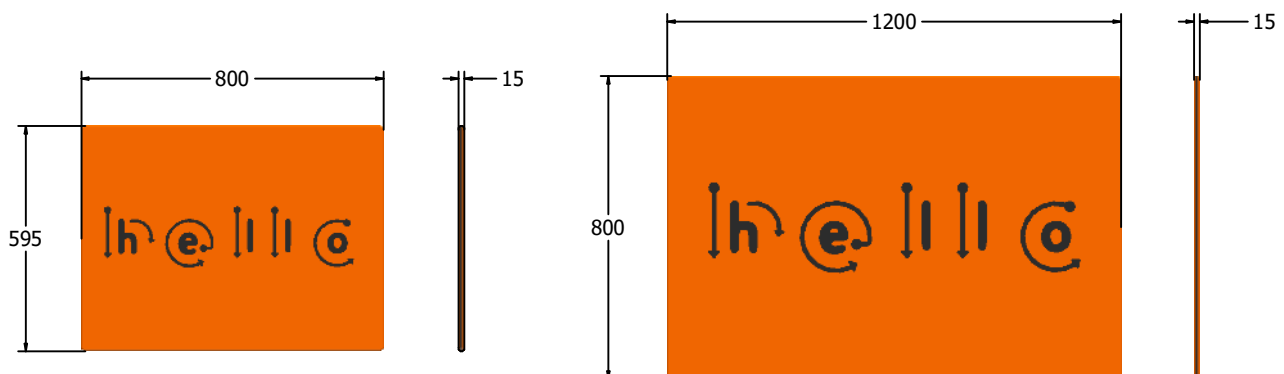

Product Information

FIHEWT - Hello Writing Play Panel

BS EN 1176 - Designed to British & European Standards

MATERIALS

Panel - Two Colour High Density Polyethylene (HDPE)

SUPPLY METHOD

Panel - Singular panel

DIMENSIONS

FIHEWT6 Standard Panel
 FIHEWT6-AL Panel with Edge Slots for Alu Posts
 FIHEWT6-AL-WP Panel with Alu Posts

FIHEWT3 Standard Panel
 FIHEWT3-AL Panel with Edge Slots for Alu Posts
 FIHEWT3-AL-WP Panel with Alu Posts

TECHNICAL

Age Range: 2+ Years
 Largest Part: FIHEWT6 - 595 x 800 x 15mm
 Total Weight: FIHEWT6 - 6.5kg
 Surfacing: N/A

Age Range: 2+ Years
 Largest Part: FIHEWT3 - 800 x 1200 x 15mm
 Total Weight: FIHEWT3 - 13.5kg
 Surfacing: N/A