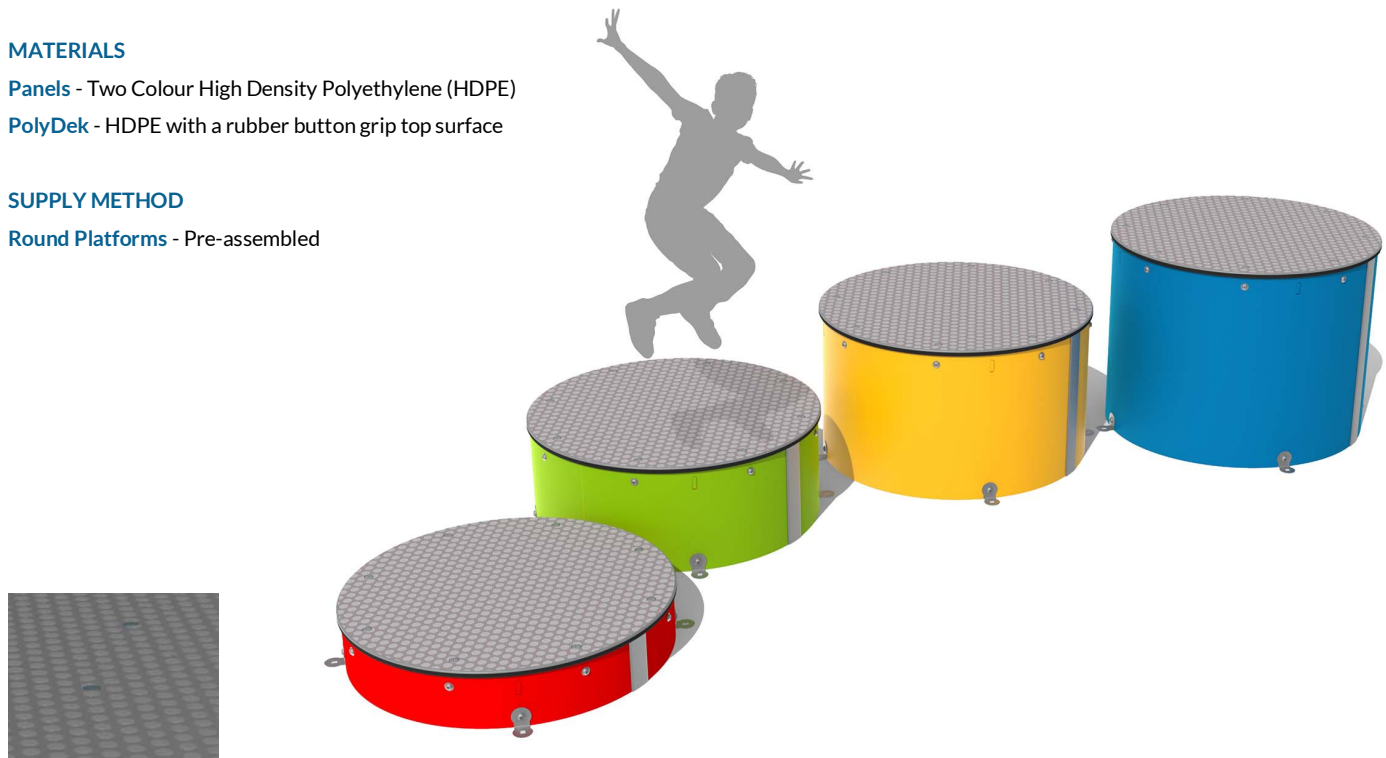

Product Information

FIRPF - Round Platforms

BS EN 1176 - Designed to British & European Standards

MATERIALS

Panels - Two Colour High Density Polyethylene (HDPE)

PolyDek - HDPE with a rubber button grip top surface

SUPPLY METHOD

Round Platforms - Pre-assembled

Slip Resistant Polydek

DIMENSIONS

| Code | (a) | (b) |
|----------|-------|------|
| FIRPF150 | 150mm | 16kg |
| FIRPF300 | 300mm | 21kg |
| FIRPF450 | 450mm | 25kg |
| FIRPF600 | 600mm | 30kg |

FIRPF150

FIRPF300

FIRPF450

FIRPF600

TECHNICAL

Age Range: 4+ Years
Largest Part: (a) x ϕ 800
Total Weight: Approx. (b)
Surfacing: N/A

IMPORTANT: you must specify the colour option you require at the time of order if it is different from the colour listed/shown above, requirements are subject to availability at the time of order