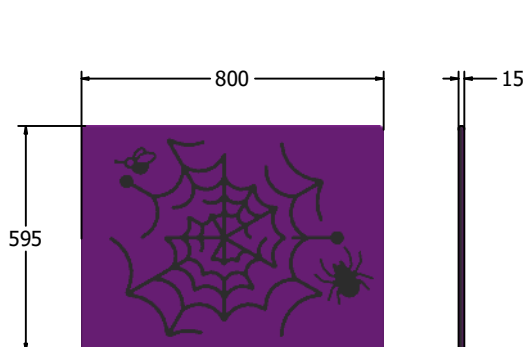

Product Information

FIMZSW - Spider Web Maze Play Panel

BS EN 1176 - Designed to British & European Standards

MATERIALS

Panel - Two Colour High Density Polyethylene (HDPE)

SUPPLY METHOD

Panel - Singular panel

DIMENSIONS

FIMZSW6 Standard Panel
 FIMZSW6-AL Panel with Edge Slots for Alu Posts
 FIMZSW6-AL-WP Panel with Alu Posts

FIMZSW3 Standard Panel
 FIMZSW3-AL Panel with Edge Slots for Alu Posts
 FIMZSW3-AL-WP Panel with Alu Posts

TECHNICAL

Age Range: 2+ Years
 Largest Part: FIMZSW6 - 595 x 800 x 15mm
 Total Weight: FIMZSW6 - 6.5kg
 Surfacing: N/A

Age Range: 2+ Years
 Largest Part: FIMZSW3 - 800 x 1200 x 15mm
 Total Weight: FIMZSW3 - 13.5kg
 Surfacing: N/A