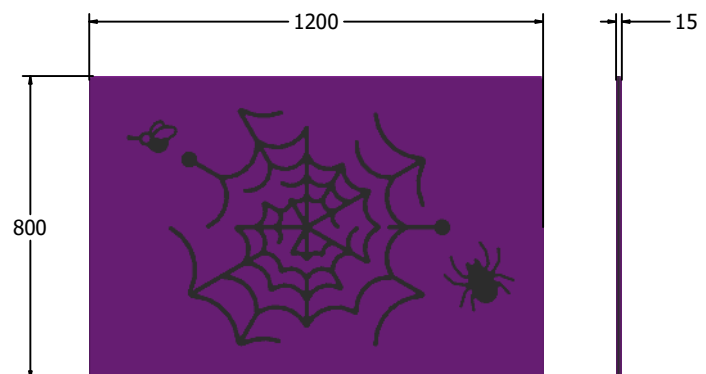

Product Information

FIMZSW - Spider Web Maze Play Panel

BS EN 1176 - Designed to British & European Standards

MATERIALS

Panel - Two Colour High Density Polyethylene (HDPE)

SUPPLY METHOD

Panel - Singular panel

DIMENSIONS

FIMZSW6 Standard Panel
 FIMZSW6-AL Panel with Edge Slots for Alu Posts
 FIMZSW6-AL-WP Panel with Alu Posts

FIMZSW3 Standard Panel
 FIMZSW3-AL Panel with Edge Slots for Alu Posts
 FIMZSW3-AL-WP Panel with Alu Posts

TECHNICAL

Age Range: 2+ Years
 Largest Part: FIMZSW6 - 595 x 800 x 15mm
 Total Weight: FIMZSW6 - 6.5kg
 Surfacing: N/A

Age Range: 2+ Years
 Largest Part: FIMZSW3 - 800 x 1200 x 15mm
 Total Weight: FIMZSW3 - 13.5kg
 Surfacing: N/A