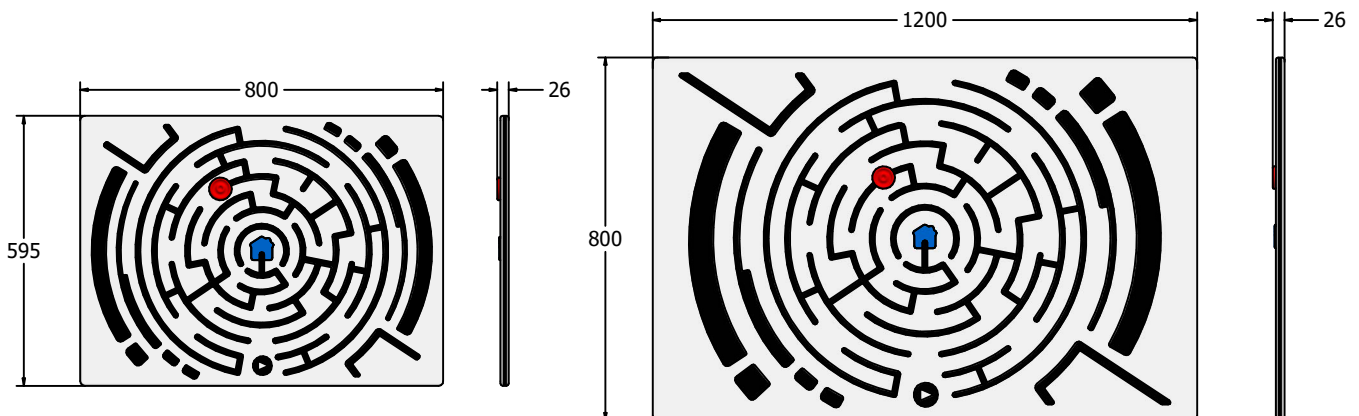

Product Information

FIMZSL - Maze Slider Play Panel

BS EN 1176 - Designed to British & European Standards

MATERIALS

Panel - Two Colour High Density Polyethylene (HDPE)

SUPPLY METHOD

Panel - Pre-assembled singular panel

DIMENSIONS

FIMZSL6

FIMZSL6-AL - With Edge Slots For Alu Posts

FIMZSL3

FIMZSL3-AL - With Edge Slots For Alu Posts

TECHNICAL

Age Range: 2+ Years
 Largest Part: FIMZSL6- 800 x 595 x 26mm
 Total Weight: FIMZSL6 - 7.3kg
 Surfacing: N/A

Age Range: 2+ Years
 Largest Part: FIMZSL3 - 1200 x 800 x 26mm
 Total Weight: FIMZSL3 - 15.5kg
 Surfacing: N/A

IMPORTANT: you must specify the colour option you require at the time of order if it is different from the colour listed/shown above, requirements are subject to availability at the time of order