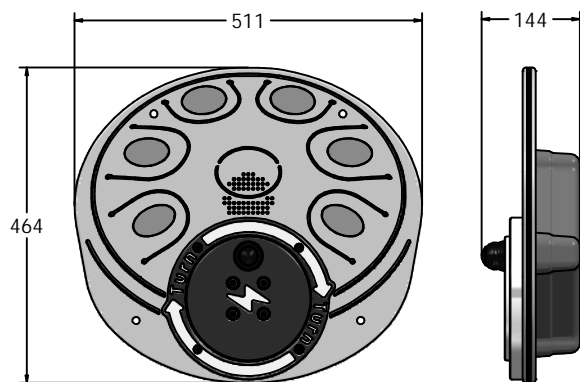

Product Information

FIPTTDRUMINRG - RotoGen Tongue Drum Musical Insert

BS EN 1176 - Designed to British & European Standards

MATERIALS

Panel - Two Colour High Density Polyethylene (HDPE)

SUPPLY METHOD

Insert - Fully assembled

FEATURES

 **MUSICAL** - Listen to Synthesizer Sounds

 **ROTOGEN** - Human powered energy for electronics

Insert can be easily attached to your own panel

RotoGen 
turn, power, play

ELECTRONICS

DIMENSIONS

Host Panel Fixing Detail

CAD Template Available

TECHNICAL

Age Range: 2+ Years
Largest Part: 511 x 464 x 144mm
Total Weight: 8.6kg
Surfacing: N/A

IMPORTANT: you must specify the colour option you require at the time of order if it is different from the colour listed/shown above, requirements are subject to availability at the time of order