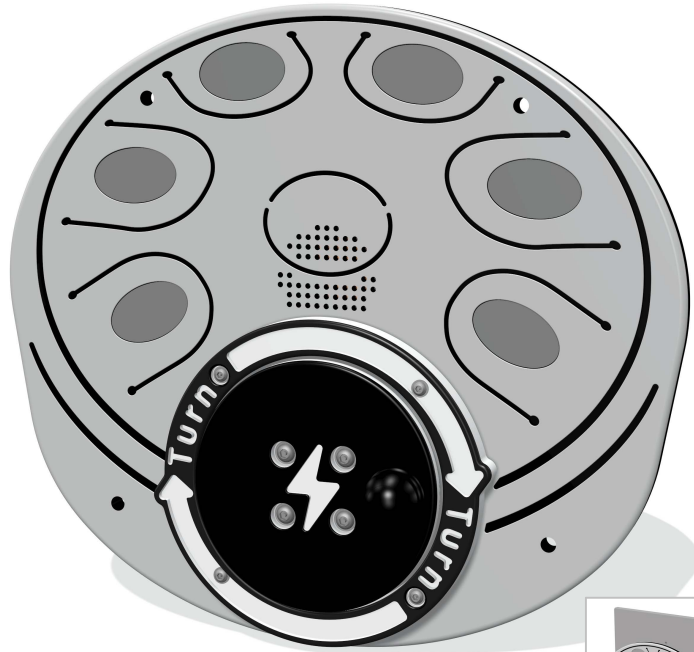

Product Information

FIPTTDRUMINRG - RotoGen Tongue Drum Musical Insert

BS EN 1176 - Designed to British & European Standards

MATERIALS

Panel - Two Colour High Density Polyethylene (HDPE)

SUPPLY METHOD

Insert - Fully assembled

FEATURES

 **MUSICAL** - Listen to Synthesizer Sounds

 **ROTOGEN** - Human powered energy for electronics

Insert can be easily attached to your own panel

RotoGen 
turn, power, play

ELECTRONICS

DIMENSIONS

Host Panel Fixing Detail

CAD Template Available

TECHNICAL

Age Range: 2+ Years
Largest Part: 511 x 464 x 144mm
Total Weight: 8.6kg
Surfacing: N/A

IMPORTANT: you must specify the colour option you require at the time of order if it is different from the colour listed/shown above, requirements are subject to availability at the time of order