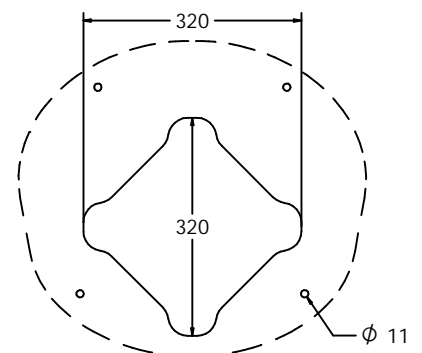

CAD Template Available

TECHNICAL

Age Range: 2+ Years
Largest Part: 511 x 464 x 144mm
Total Weight: 8.6kg
Surfacing: N/A

IMPORTANT: you must specify the colour option you require at the time of order if it is different from the colour listed/shown above, requirements are subject to availability at the time of order