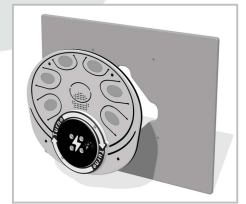

Product Information

FIPTTDRUMINRG - RotoGen Tongue Drum Musical Insert

BS EN 1176 - Designed to British & European Standards

MATERIALS

Panel - Two Colour High Density Polyethylene (HDPE)

SUPPLY METHOD

Insert - Fully assembled

FEATURES

 **MUSICAL** - Listen to Synthesizer Sounds

 **ROTOGEN** - Human powered energy for electronics

Insert can be easily attached to your own panel

RotoGen 
turn, power, play

ELECTRONICS

DIMENSIONS

Host Panel Fixing Detail

CAD Template Available

TECHNICAL

Age Range: 2+ Years
Largest Part: 511 x 464 x 144mm
Total Weight: 8.6kg
Surfacing: N/A

IMPORTANT: you must specify the colour option you require at the time of order if it is different from the colour listed/shown above, requirements are subject to availability at the time of order