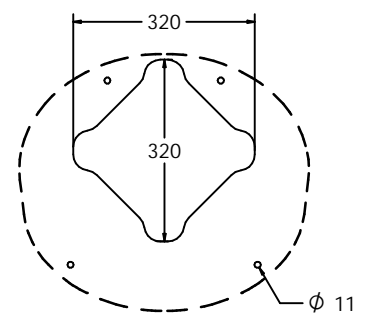

Host panel fixing detail

CAD available on request

TECHNICAL

Age Range: 2+ Years
Largest Part: 511 x 453 x 90mm
Total Weight: 4.5kg
Surfacing: N/A

IMPORTANT: you must specify the colour option you require at the time of order if it is different from the colour listed/shown above, requirements are subject to availability at the time of order