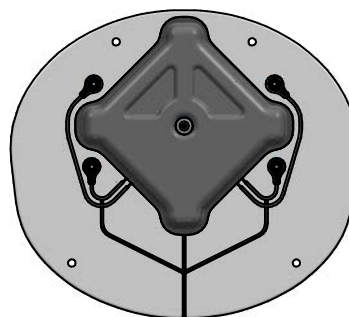

Product Information

FIPTTDRUMIN - PlayTronic Tongue Drum Musical Insert

BS EN 1176 - Designed to British & European Standards

MATERIALS

Panel - Two Colour High Density Polyethylene (HDPE)

SUPPLY METHOD

Insert - Fully assembled

FEATURES

 **MUSICAL** - 6 Different tongue drum notes

 **BATTERY** - Battery powered PlayTronic tongue drum

Insert can be easily attached to your own panel

ELECTRONICS

PlayTronic
outdoor electronics

DIMENSIONS

Host panel fixing detail

CAD available on request

TECHNICAL

Age Range: 2+ Years
Largest Part: 511 x 453 x 90mm
Total Weight: 4.5kg
Surfacing: N/A

IMPORTANT: you must specify the colour option you require at the time of order if it is different from the colour listed/shown above, requirements are subject to availability at the time of order