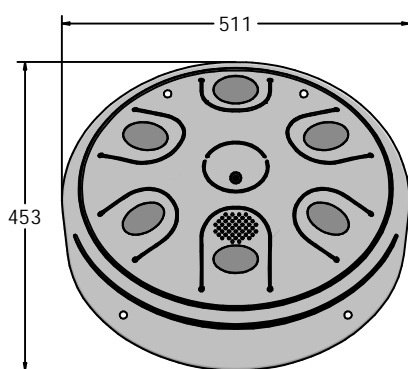

Product Information

FIPTTDRUMIN - PlayTronic Tongue Drum Musical Insert

BS EN 1176 - Designed to British & European Standards

MATERIALS

Panel - Two Colour High Density Polyethylene (HDPE)

SUPPLY METHOD

Insert - Fully assembled

FEATURES

 **MUSICAL** - 6 Different tongue drum notes

 **BATTERY** - Battery powered PlayTronic tongue drum

Insert can be easily attached to your own panel

ELECTRONICS

PlayTronic
outdoor electronics

DIMENSIONS

Host panel fixing detail

CAD available on request

TECHNICAL

Age Range: 2+ Years
Largest Part: 511 x 453 x 90mm
Total Weight: 4.5kg
Surfacing: N/A

IMPORTANT: you must specify the colour option you require at the time of order if it is different from the colour listed/shown above, requirements are subject to availability at the time of order