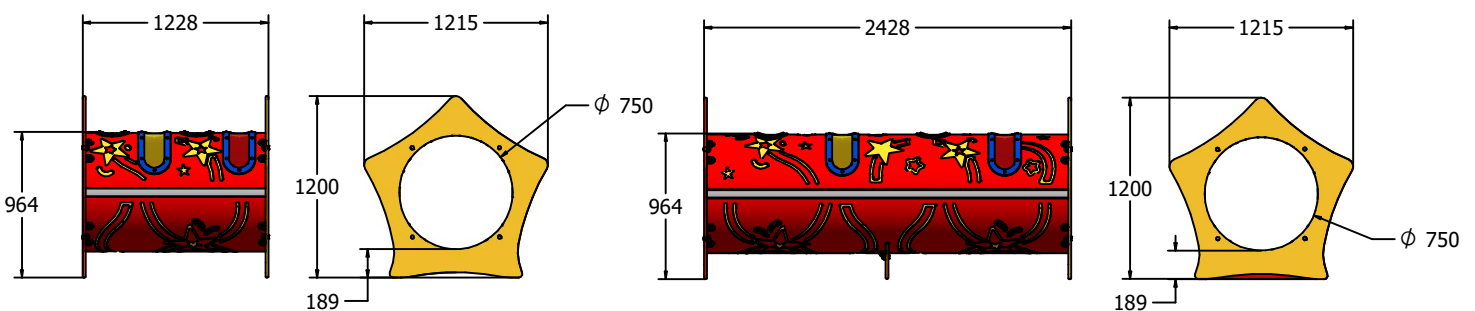

Product Information

FIFTSKYLIGHT - Skylight Crawl Through Play Tunnel

BS EN 1176 - Designed to British & European Standards

MATERIALS

Panel - Two Colour High Density Polyethylene (HDPE)

Tunnel Brackets - Stainless Steel

Tunnel Extrusion - Aluminium

SUPPLY METHOD

Tunnel - Fully assembled

Surface or below ground fixing brackets available as an additional extra.

DIMENSIONS

FIFTSKYLIGHT12

FIFTSKYLIGHT24

TECHNICAL

Age Range: 2+ Years
Largest Part: FIFTSKYLIGHT12 - 1228 x 1200 x 1215mm
Total Weight: FIFTSKYLIGHT12 - 58kg Approx.
FFH (Free Fall Height): 964mm
Surfacing: 1m from extremes of equipment

Age Range: 2+ Years
Largest Part: FIFTSKYLIGHT24 - 2438 x 1200 x 1215mm
Total Weight: FIFTSKYLIGHT24 - 95kg Approx.
FFH (Free Fall Height): 964mm
Surfacing: 1m from extremes of equipment