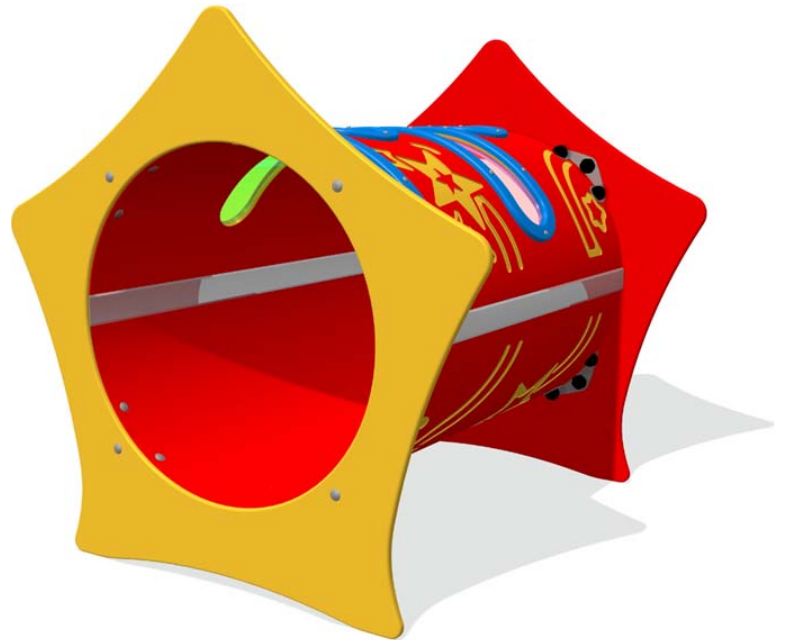

Product Information

FIFTSKYLIGHT - Skylight Crawl Through Play Tunnel

BS EN 1176 - Designed to British & European Standards

MATERIALS

Panel - Two Colour High Density Polyethylene (HDPE)

Tunnel Brackets - Stainless Steel

Tunnel Extrusion - Aluminium

SUPPLY METHOD

Tunnel - Fully assembled

Surface or below ground fixing brackets available as an additional extra.

DIMENSIONS

FIFTSKYLIGHT12

FIFTSKYLIGHT24

TECHNICAL

Age Range: 2+ Years
Largest Part: FIFTSKYLIGHT12 - 1228 x 1200 x 1215mm
Total Weight: FIFTSKYLIGHT12 - 58kg Approx.
FFH (Free Fall Height): 964mm
Surfacing: 1m from extremes of equipment

Age Range: 2+ Years
Largest Part: FIFTSKYLIGHT24 - 2438 x 1200 x 1215mm
Total Weight: FIFTSKYLIGHT24 - 95kg Approx.
FFH (Free Fall Height): 964mm
Surfacing: 1m from extremes of equipment