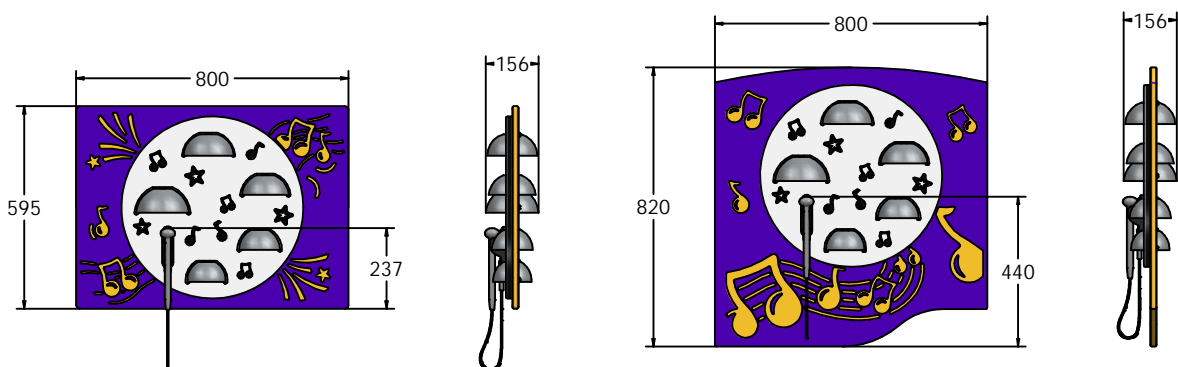

### SUPPLY METHOD

Panel - Fully assembled

### FEATURES

**INCLUSIVE** - Bells positioned at easily accessible height

**MUSICAL** - Set of 5 musically tuned bells

### DIMENSIONS

FIMU5BELL6 Standard Panel  
FIMU5BELL6-AL-WP Panel with Alu Posts

FIMU5BELL3 Standard Panel  
FIMU5BELL3-AL-WP Panel with Alu Posts

### TECHNICAL

**Age Range:** 2+ Years  
**Largest Part:** FIMU5BELL6 - 800 x 595 x 156mm  
**Total Weight:** FIMU5BELL6 - 14kg  
**Surfacing:** N/A

**Age Range:** 2+ Years  
**Largest Part:** FIMU5BELL3 - 800 x 820 x 156mm  
**Total Weight:** FIMU5BELL3 - 16.5kg  
**Surfacing:** N/A