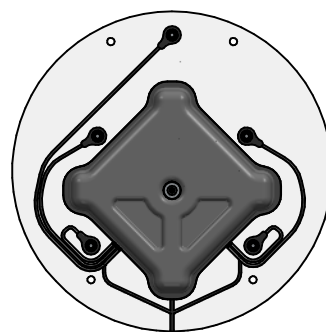

Product Information

FIPTSSAFAIN - PlayTronic Safari Sounds Insert

BS EN 1176 - Designed to British & European Standards

MATERIALS

Panel - Two Colour High Density Polyethylene (HDPE)

SUPPLY METHOD

Insert - Fully assembled

FEATURES

INTERACTIVE - Touch sensitive buttons

LISTEN - Listen to Farm Animal sounds

BATTERY - Battery powered PlayTronic Sounds

Insert can be easily attached to your own panel

PlayTronic
outdoor electronics

ELECTRONICS

DIMENSIONS

Host panel fixing detail

CAD available on request

TECHNICAL

Age Range: 2+ Years
Largest Part: $\phi 470 \times 88\text{mm}$
Total Weight: 4.5kg
Surfacing: N/A

IMPORTANT: you must specify the colour option you require at the time of order if it is different from the colour listed/shown above, requirements are subject to availability at the time of order