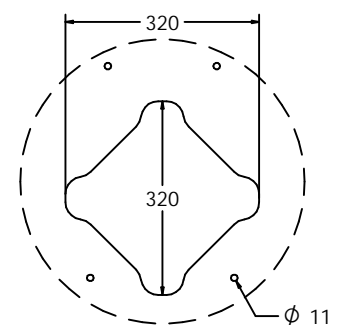

ELECTRONICS

DIMENSIONS

Host panel fixing detail

CAD available on request

TECHNICAL

Age Range: 2+ Years
Largest Part: $\phi 470 \times 88\text{mm}$
Total Weight: 4.5kg
Surfacing: N/A

IMPORTANT: you must specify the colour option you require at the time of order if it is different from the colour listed/shown above, requirements are subject to availability at the time of order