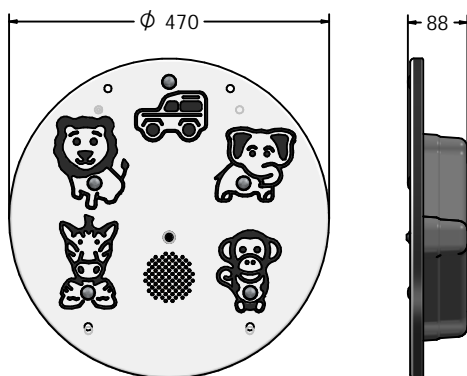

Product Information

FIPTSSAFAIN - PlayTronic Safari Sounds Insert

BS EN 1176 - Designed to British & European Standards

MATERIALS

Panel - Two Colour High Density Polyethylene (HDPE)

SUPPLY METHOD

Insert - Fully assembled

FEATURES

INTERACTIVE - Touch sensitive buttons

LISTEN - Listen to Farm Animal sounds

BATTERY - Battery powered PlayTronic Sounds

Insert can be easily attached to your own panel

PlayTronic
outdoor electronics

ELECTRONICS

DIMENSIONS

Host panel fixing detail

CAD available on request

TECHNICAL

Age Range: 2+ Years
Largest Part: $\phi 470 \times 88\text{mm}$
Total Weight: 4.5kg
Surfacing: N/A

IMPORTANT: you must specify the colour option you require at the time of order if it is different from the colour listed/shown above, requirements are subject to availability at the time of order