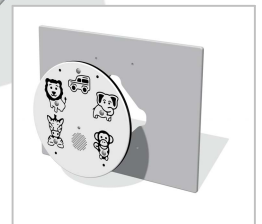

Product Information

FIPTSSAFAIN - PlayTronic Safari Sounds Insert

BS EN 1176 - Designed to British & European Standards

MATERIALS

Panel - Two Colour High Density Polyethylene (HDPE)

SUPPLY METHOD

Insert - Fully assembled

FEATURES

INTERACTIVE - Touch sensitive buttons

LISTEN - Listen to Farm Animal sounds

BATTERY - Battery powered PlayTronic Sounds

Insert can be easily attached to your own panel

PlayTronic
outdoor electronics

ELECTRONICS

DIMENSIONS

Host panel fixing detail

CAD available on request

TECHNICAL

Age Range: 2+ Years
Largest Part: $\phi 470 \times 88\text{mm}$
Total Weight: 4.5kg
Surfacing: N/A

IMPORTANT: you must specify the colour option you require at the time of order if it is different from the colour listed/shown above, requirements are subject to availability at the time of order