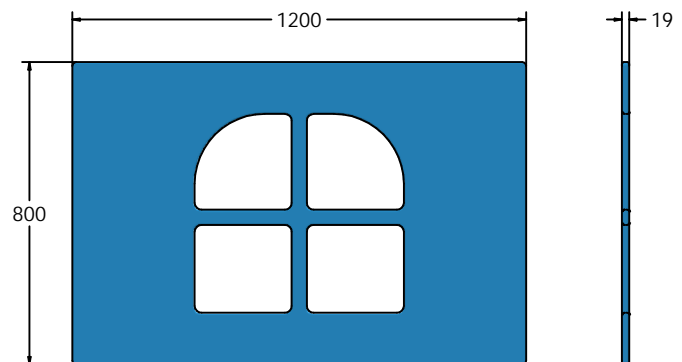

INCLUSIVE - Window positioned at accessible height

WINDOW - Cut-through window sections

DIMENSIONS

FIWINDOW6 Standard Panel
FIWINDOW6 -AL-WP Panel with Alu Posts

FIWINDOW3 Standard Panel
FIWINDOW3 -AL-WP Panel with Alu Posts

TECHNICAL

Age Range: 2+ Years
Largest Part: FIWINDOW6 - 800 x 595 x 19mm
Total Weight: FIWINDOW6 - 4.5kg
Surfacing: N/A

Age Range: 2+ Years
Largest Part: FIWINDOW3 - 1200 x 800 x 19mm
Total Weight: FIWINDOW3 - 10.5kg
Surfacing: N/A