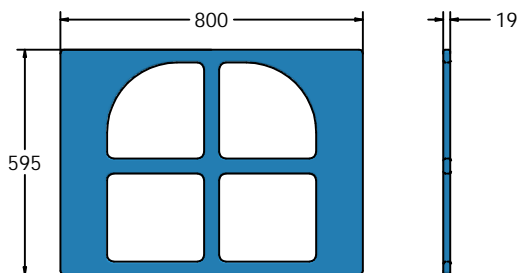

Product Information

FIWINDOW - Window Cut Out Play Panel

BS EN 1176 - Designed to British & European Standards

MATERIALS

Panel - High Density Polyethylene (HDPE)

SUPPLY METHOD

Panel - Singular panel

FEATURES

INCLUSIVE - Window positioned at accessible height

WINDOW - Cut-through window sections

DIMENSIONS

FIWINDOW6 Standard Panel
FIWINDOW6 -AL-WP Panel with Alu Posts

FIWINDOW3 Standard Panel
FIWINDOW3 -AL-WP Panel with Alu Posts

TECHNICAL

Age Range: 2+ Years
Largest Part: FIWINDOW6 - 800 x 595 x 19mm
Total Weight: FIWINDOW6 - 4.5kg
Surfacing: N/A

Age Range: 2+ Years
Largest Part: FIWINDOW3 - 1200 x 800 x 19mm
Total Weight: FIWINDOW3 - 10.5kg
Surfacing: N/A