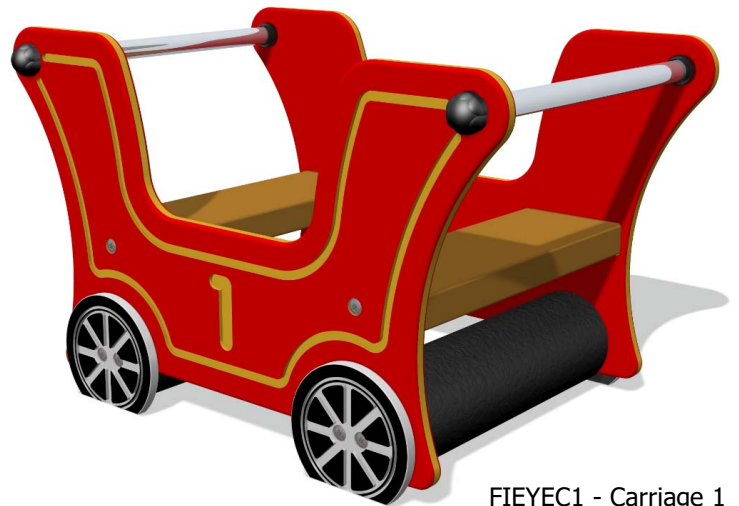

Product Information

FIEYEC - Early Years Train Carriage

BS EN 1176 - Designed to British & European Standards

MATERIALS

Panels - Two Colour High Density Polyethylene (HDPE)

Recycled Profile - Recycled plastic with textured finish

LumbeRock Benches - Recycled HDPE milk bottles with a wood grain finish

SUPPLY METHOD

Carriage - Fully assembled

FIEYEC1 - Carriage 1
Red/Yellow

FIEYEC2 - Carriage 2
Light Green/Yellow

FIEYEC3 - Carriage 3
Violet/Yellow

DIMENSIONS

TECHNICAL

Age Range: 2+ Years
Largest Part: Carriage Assembly - 455 x 740 x 496mm
Total Weight: 23kg Approx.
Surfacing: N/A

IMPORTANT: you must specify the colour option you require at the time of order if it is different from the colour listed/shown above, requirements are subject to availability at the time of order