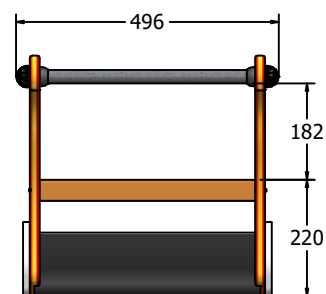

Product Information

FIEYEC - Early Years Train Carriage

BS EN 1176 - Designed to British & European Standards

MATERIALS

Panels - Two Colour High Density Polyethylene (HDPE)

Recycled Profile - Recycled plastic with textured finish

LumbeRock Benches - Recycled HDPE milk bottles with a wood grain finish

SUPPLY METHOD

Carriage - Fully assembled

FIEYEC1 - Carriage 1
Red/Yellow

FIEYEC2 - Carriage 2
Light Green/Yellow

FIEYEC3 - Carriage 3
Violet/Yellow

DIMENSIONS

TECHNICAL

Age Range: 2+ Years
Largest Part: Carriage Assembly - 455 x 740 x 496mm
Total Weight: 23kg Approx.
Surfacing: N/A

IMPORTANT: you must specify the colour option you require at the time of order if it is different from the colour listed/shown above, requirements are subject to availability at the time of order