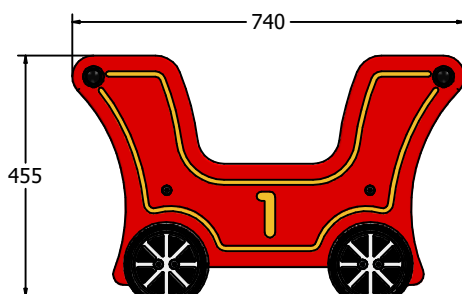

Product Information

FIEYEC - Early Years Train Carriage

BS EN 1176 - Designed to British & European Standards

MATERIALS

Panels - Two Colour High Density Polyethylene (HDPE)

Recycled Profile - Recycled plastic with textured finish

LumbeRock Benches - Recycled HDPE milk bottles with a wood grain finish

SUPPLY METHOD

Carriage - Fully assembled

FIEYEC1 - Carriage 1
Red/Yellow

FIEYEC2 - Carriage 2
Light Green/Yellow

FIEYEC3 - Carriage 3
Violet/Yellow

DIMENSIONS

TECHNICAL

Age Range: 2+ Years
Largest Part: Carriage Assembly - 455 x 740 x 496mm
Total Weight: 23kg Approx.
Surfacing: N/A

IMPORTANT: you must specify the colour option you require at the time of order if it is different from the colour listed/shown above, requirements are subject to availability at the time of order