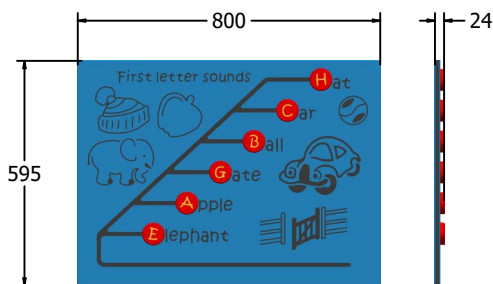

DIMENSIONS

FIFIRSTLTR6
FIFIRSTLTR6-AL-WP

Standard Panel
Panel with Alu Posts