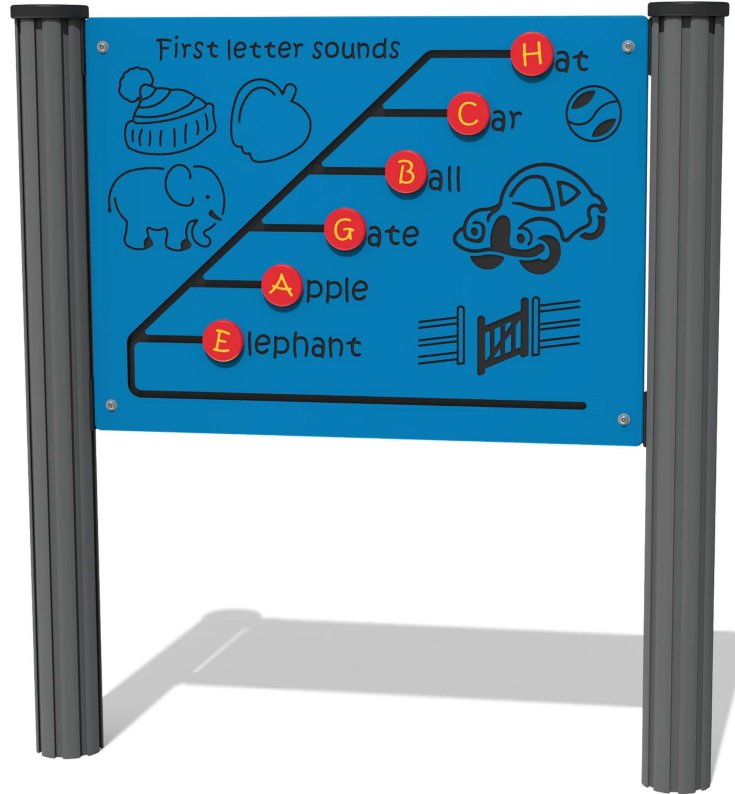

## FIFIRSTLTR - First Letter Sounds Play Panel

BS EN 1176 - Designed to British & European Standards

### MATERIALS

Panel - Two Colour  High Density Polyethylene (HDPE)

### SUPPLY METHOD

Panel - Pre-assembled singular panel

### FEATURES

**INCLUSIVE** - Activities positioned at easily accessible height

**SLIDERS** - Make words with counters