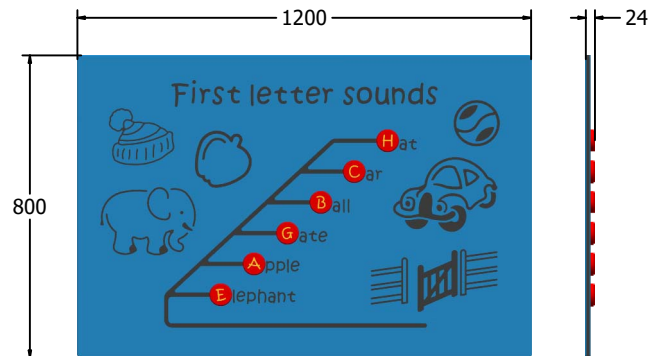

FIFIRSTLTR3
FIFIRSTLTR3-AL-WP

Standard Panel
Panel with Alu Posts

TECHNICAL

Age Range: 2+ Years
Largest Part: FIFIRSTLTR6 - 595 x 800 x 24mm
Total Weight: FIFIRSTLTR6 - 6.5kg
Surfacing: N/A

Age Range: 2+ Years
Largest Part: FIFIRSTLTR3 - 800 x 1200 x 24mm
Total Weight: FIFIRSTLTR3 - 14kg
Surfacing: N/A

IMPORTANT: you must specify the colour option you require at the time of order if it is different from the colour listed/shown above, requirements are subject to availability at the time of order