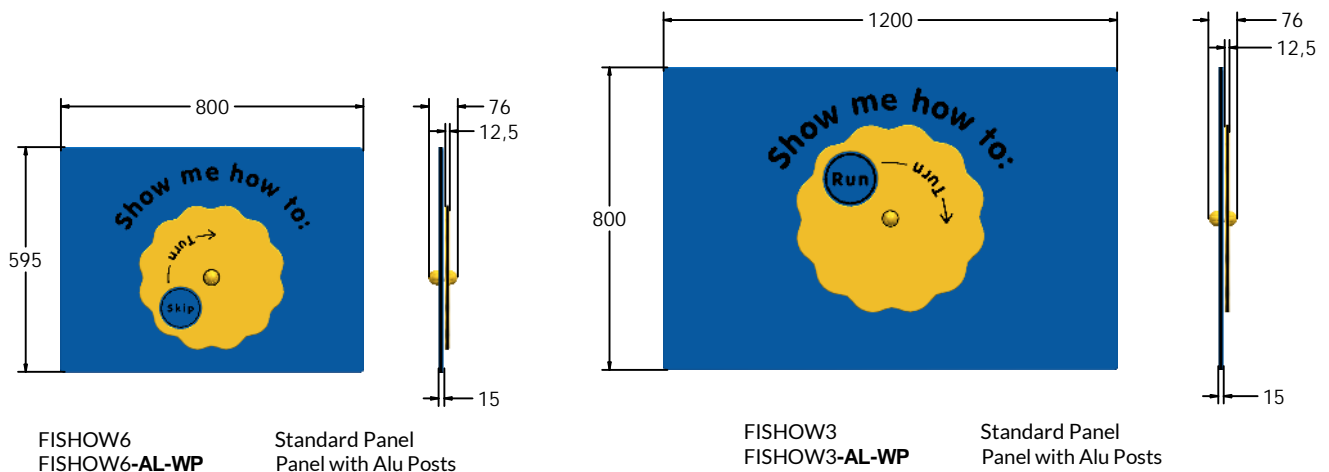

### SUPPLY METHOD

Panel - Pre-assembled singular panel

### DIMENSIONS

### TECHNICAL

**Age Range:** 2+ Years  
**Largest Part:** FISHOW6 - 800 x 595 x 76mm  
**Total Weight:** FISHOW6 - 8.5kg  
**Surfacing:** N/A

**Age Range:** 2+ Years  
**Largest Part:** FISHOW3 - 1200 x 800 x 76mm  
**Total Weight:** FISHOW3 - 16kg  
**Surfacing:** N/A