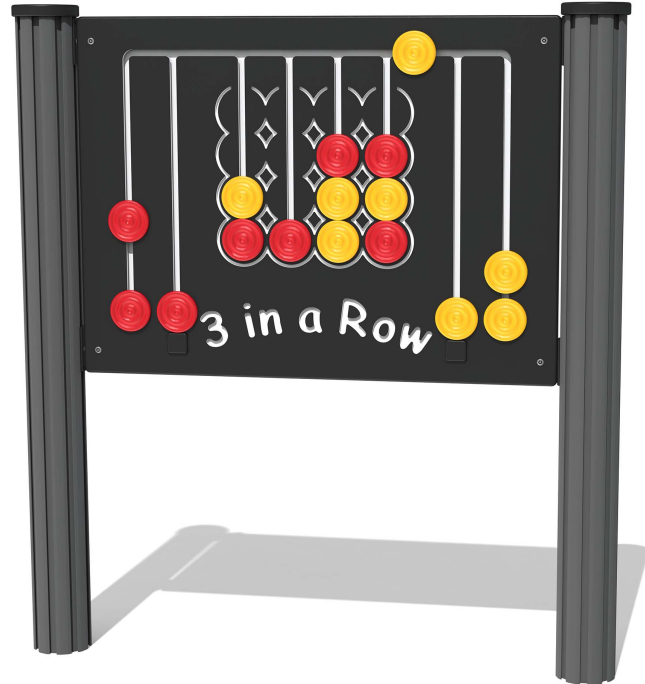

Product Information

FIROW6 - 3 in a Row Play Panel

BS EN 1176 - Designed to British & European Standards

MATERIALS

Panel - Two Colour High Density Polyethylene (HDPE)

SUPPLY METHOD

Panel - Pre-assembled singular panel

SOCIAL - 2 Player 3 in a Row game

SLIDERS - Sliding counters

INCLUSIVE - Activity positioned at accessible height

DIMENSIONS

FIROW6 Standard Panel
 FIROW6-AL-WP Panel with Alu Posts

TECHNICAL

Age Range: 2+ Years
 Largest Part: FIROW6 - 800 x 595 x 26mm
 Total Weight: FIROW6 - 8.5kg
 Surfacing: N/A