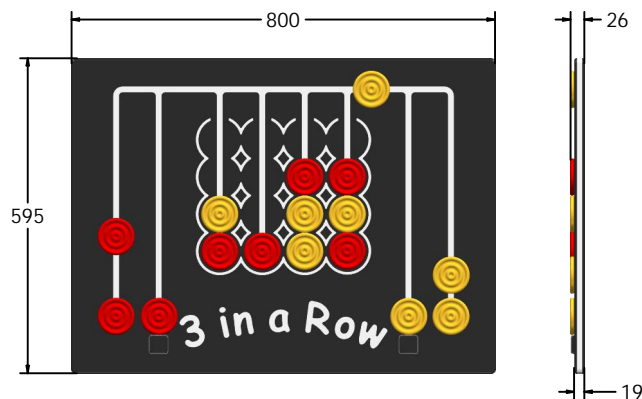

Product Information

FIROW6 - 3 in a Row Play Panel

BS EN 1176 - Designed to British & European Standards

MATERIALS

Panel - Two Colour High Density Polyethylene (HDPE)

SUPPLY METHOD

Panel - Pre-assembled singular panel

SOCIAL - 2 Player 3 in a Row game

SLIDERS - Sliding counters

INCLUSIVE - Activity positioned at accessible height

DIMENSIONS

FIROW6 Standard Panel
 FIROW6-AL-WP Panel with Alu Posts

TECHNICAL

Age Range: 2+ Years
 Largest Part: FIROW6 - 800 x 595 x 26mm
 Total Weight: FIROW6 - 8.5kg
 Surfacing: N/A