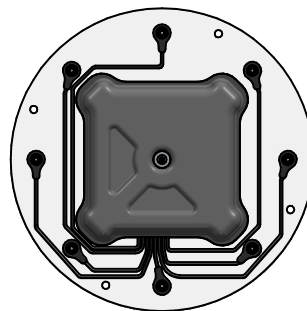

Product Information

FIPTDRUMSIN - PlayTronic Drums Musical Insert

BS EN 1176 - Designed to British & European Standards

MATERIALS

Panel - Two Colour High Density Polyethylene (HDPE)

SUPPLY METHOD

Insert - Fully assembled

FEATURES

 **MUSICAL** - 8 Different drums and cymbals sounds

 **BATTERY** - Replaceable batteries

 **INTERACTIVE** - Touch sensitive buttons

Insert can be easily attached to your own panel

PlayTronic
outdoor electronics

ELECTRONICS

DIMENSIONS

Host Panel Fixing Detail

CAD Template Available

TECHNICAL

Age Range: 2+ Years
Largest Part: $\phi 445 \times 90\text{mm}$
Total Weight: 4.2kg
Surfacing: N/A

IMPORTANT: you must specify the colour option you require at the time of order if it is different from the colour listed/shown above, requirements are subject to availability at the time of order