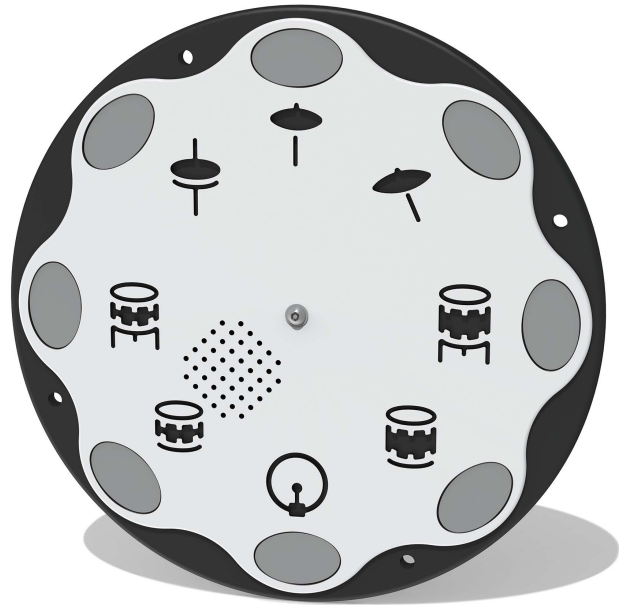

Product Information

FIPTDRUMSIN - PlayTronic Drums Musical Insert

BS EN 1176 - Designed to British & European Standards

MATERIALS

Panel - Two Colour High Density Polyethylene (HDPE)

SUPPLY METHOD

Insert - Fully assembled

FEATURES

 **MUSICAL** - 8 Different drums and cymbals sounds

 **BATTERY** - Replaceable batteries

 **INTERACTIVE** - Touch sensitive buttons

Insert can be easily attached to your own panel

PlayTronic
outdoor electronics

ELECTRONICS

DIMENSIONS

Host Panel Fixing Detail

CAD Template Available

TECHNICAL

Age Range: 2+ Years
Largest Part: $\phi 445 \times 90\text{mm}$
Total Weight: 4.2kg
Surfacing: N/A

IMPORTANT: you must specify the colour option you require at the time of order if it is different from the colour listed/shown above, requirements are subject to availability at the time of order