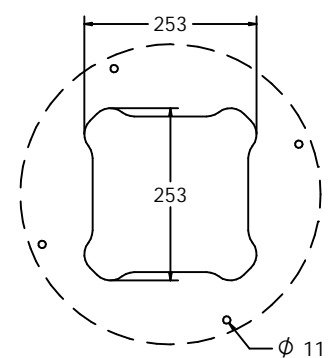

ELECTRONICS

DIMENSIONS

Host Panel Fixing Detail

CAD Template Available

TECHNICAL

Age Range: 2+ Years
Largest Part: $\phi 445 \times 90\text{mm}$
Total Weight: 4.2kg
Surfacing: N/A

IMPORTANT: you must specify the colour option you require at the time of order if it is different from the colour listed/shown above, requirements are subject to availability at the time of order