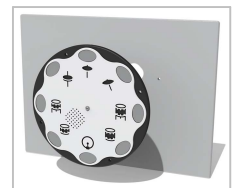

Product Information

FIPTDRUMSIN - PlayTronic Drums Musical Insert

BS EN 1176 - Designed to British & European Standards

MATERIALS

Panel - Two Colour High Density Polyethylene (HDPE)

SUPPLY METHOD

Insert - Fully assembled

FEATURES

 **MUSICAL** - 8 Different drums and cymbals sounds

 **BATTERY** - Replaceable batteries

 **INTERACTIVE** - Touch sensitive buttons

Insert can be easily attached to your own panel

PlayTronic
outdoor electronics

ELECTRONICS

DIMENSIONS

Host Panel Fixing Detail

CAD Template Available

TECHNICAL

Age Range: 2+ Years
Largest Part: $\phi 445 \times 90\text{mm}$
Total Weight: 4.2kg
Surfacing: N/A

IMPORTANT: you must specify the colour option you require at the time of order if it is different from the colour listed/shown above, requirements are subject to availability at the time of order