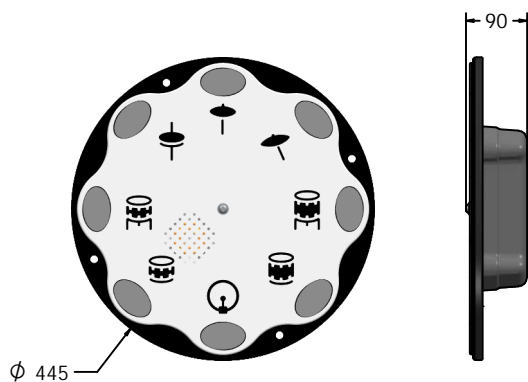

Product Information

FIPTDRUMSIN - PlayTronic Drums Musical Insert

BS EN 1176 - Designed to British & European Standards

MATERIALS

Panel - Two Colour High Density Polyethylene (HDPE)

SUPPLY METHOD

Insert - Fully assembled

FEATURES

 **MUSICAL** - 8 Different drums and cymbals sounds

 **BATTERY** - Replaceable batteries

 **INTERACTIVE** - Touch sensitive buttons

Insert can be easily attached to your own panel

PlayTronic
outdoor electronics

ELECTRONICS

DIMENSIONS

Host Panel Fixing Detail

CAD Template Available

TECHNICAL

Age Range: 2+ Years
Largest Part: $\phi 445 \times 90\text{mm}$
Total Weight: 4.2kg
Surfacing: N/A

IMPORTANT: you must specify the colour option you require at the time of order if it is different from the colour listed/shown above, requirements are subject to availability at the time of order