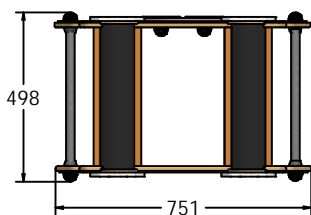

FIEYFMTRDOG

Surface or below ground fixing brackets available as an additional extra.

DIMENSIONS

FIEYFMTRDOG

FIEYFMTRPIG

FIEYFMTRCOW

TECHNICAL

Age Range: 2+ Years
Largest Part: FIEYFMTRDOG - 498 x 504 x 751mm
Total Weight: 22kg Approx.
Surfacing: N/A

Age Range: 2+ Years
Largest Part: FIEYFMTRPIG - 498 x 537 x 751mm
Total Weight: 22kg Approx.
Surfacing: N/A

Age Range: 2+ Years
Largest Part: FIEYFMTRCOW - 498 x 560 x 751mm
Total Weight: 22kg Approx.
Surfacing: N/A