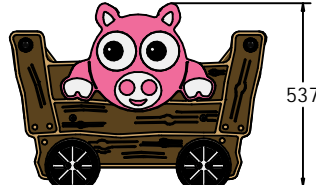

FIEYFMTRDOG

Surface or below ground fixing brackets available as an additional extra.

DIMENSIONS

FIEYFMTRDOG

FIEYFMTRPIG

FIEYFMTRCOW

TECHNICAL

Age Range: 2+ Years
Largest Part: FIEYFMTRDOG - 498 x 504 x 751mm
Total Weight: 22kg Approx.
Surfacing: N/A

Age Range: 2+ Years
Largest Part: FIEYFMTRPIG - 498 x 537 x 751mm
Total Weight: 22kg Approx.
Surfacing: N/A

Age Range: 2+ Years
Largest Part: FIEYFMTRCOW - 498 x 560 x 751mm
Total Weight: 22kg Approx.
Surfacing: N/A