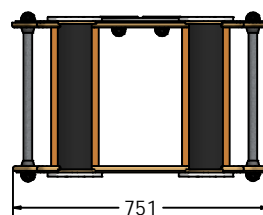

FIEYFMTRDOG

Surface or below ground fixing brackets available as an additional extra.

DIMENSIONS

FIEYFMTRDOG

FIEYFMTRPIG

FIEYFMTRCOW

TECHNICAL

Age Range: 2+ Years
Largest Part: FIEYFMTRDOG - 498 x 504 x 751mm
Total Weight: 22kg Approx.
Surfacing: N/A

Age Range: 2+ Years
Largest Part: FIEYFMTRPIG - 498 x 537 x 751mm
Total Weight: 22kg Approx.
Surfacing: N/A

Age Range: 2+ Years
Largest Part: FIEYFMTRCOW - 498 x 560 x 751mm
Total Weight: 22kg Approx.
Surfacing: N/A