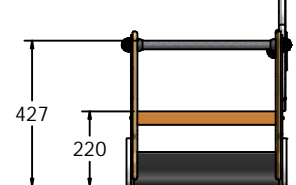

FIEYFMTRDOG

Surface or below ground fixing brackets available as an additional extra.

DIMENSIONS

FIEYFMTRDOG

FIEYFMTRPIG

FIEYFMTRCOW

TECHNICAL

Age Range: 2+ Years
Largest Part: FIEYFMTRDOG - 498 x 504 x 751mm
Total Weight: 22kg Approx.
Surfacing: N/A

Age Range: 2+ Years
Largest Part: FIEYFMTRPIG - 498 x 537 x 751mm
Total Weight: 22kg Approx.
Surfacing: N/A

Age Range: 2+ Years
Largest Part: FIEYFMTRCOW - 498 x 560 x 751mm
Total Weight: 22kg Approx.
Surfacing: N/A