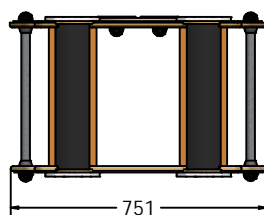

FIEYFMTRDOG

Surface or below ground fixing brackets available as an additional extra.

DIMENSIONS

FIEYFMTRDOG

FIEYFMTRPIG

FIEYFMTRCOW

TECHNICAL

Age Range: 2+ Years
Largest Part: FIEYFMTRDOG - 498 x 504 x 751mm
Total Weight: 22kg Approx.
Surfacing: N/A

Age Range: 2+ Years
Largest Part: FIEYFMTRPIG - 498 x 537 x 751mm
Total Weight: 22kg Approx.
Surfacing: N/A

Age Range: 2+ Years
Largest Part: FIEYFMTRCOW - 498 x 560 x 751mm
Total Weight: 22kg Approx.
Surfacing: N/A