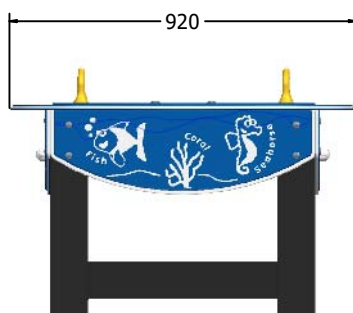

### SUPPLY METHOD

Basin - Fully assembled with separate lid

Supplied with removable lid to protect contents when not in use.

Toys, Sand and Water not included.

### DIMENSIONS

### TECHNICAL

Age Range: 2+ Years  
 Largest Part: FISWBASIN - 570 x 920 x 1200mm  
 Total Weight: FISWBASIN - 53kg Approx.  
 Surfacing: N/A

IMPORTANT: you must specify the colour option you require at the time of order if it is different from the colour listed/shown above, requirements are subject to availability at the time of order