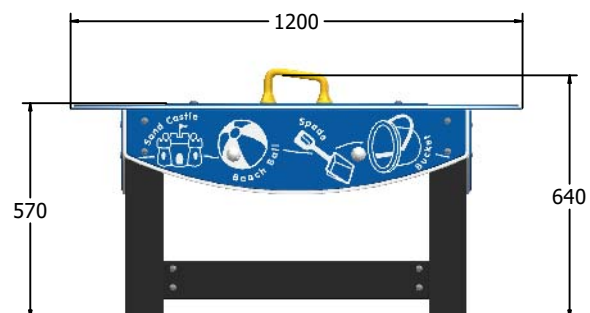

### SUPPLY METHOD

Basin - Fully assembled with separate lid

Supplied with removable lid to protect contents when not in use.

Toys, Sand and Water not included.

### DIMENSIONS

### TECHNICAL

Age Range: 2+ Years  
 Largest Part: FISWBASIN - 570 x 920 x 1200mm  
 Total Weight: FISWBASIN - 53kg Approx.  
 Surfacing: N/A

IMPORTANT: you must specify the colour option you require at the time of order if it is different from the colour listed/shown above, requirements are subject to availability at the time of order