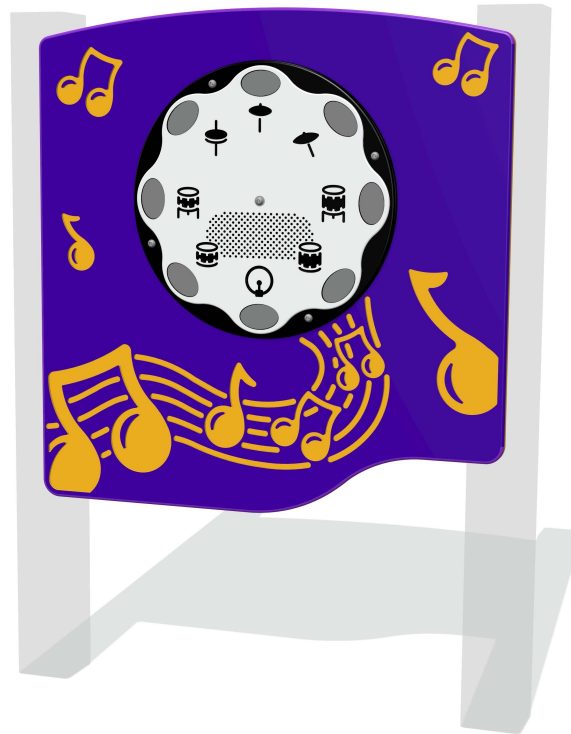

## FIPTDRUMS - PlayTronic Drums Musical Panel

BS EN 1176 - Designed to British & European Standards

### MATERIALS

Panel - Two Colour High Density Polyethylene (HDPE)

### SUPPLY METHOD

Panel - Fully assembled