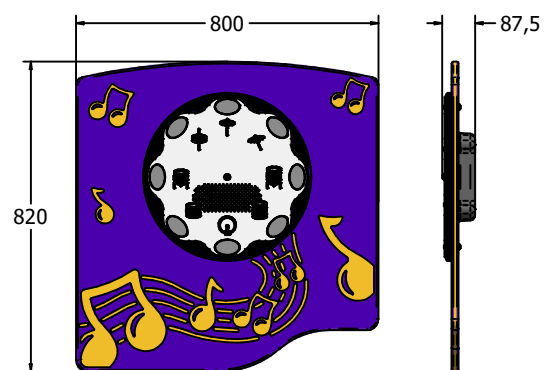

### MATERIALS

Panel - Two Colour High Density Polyethylene (HDPE)

### SUPPLY METHOD

Panel - Fully assembled

### DIMENSIONS

FIPTDRUMS6

FIPTDRUMS6-AL - With Edge Slots For Alu Posts

FIPTDRUMS3-C

FIPTDRUMS3-C-AL - With Edge Slots For Alu Posts

### TECHNICAL

Age Range: 2+ Years  
 Largest Part: FIPTDRUMS6 - 595 x 800 x 87.5mm  
 Total Weight: FIPTDRUMS6 - 9.5kg  
 Surfacing: N/A

Age Range: 2+ Years  
 Largest Part: FIPTDRUMS3-B - 800 x 820 x 87.5mm  
 Total Weight: FIPTDRUMS3-B - 14kg  
 Surfacing: N/A