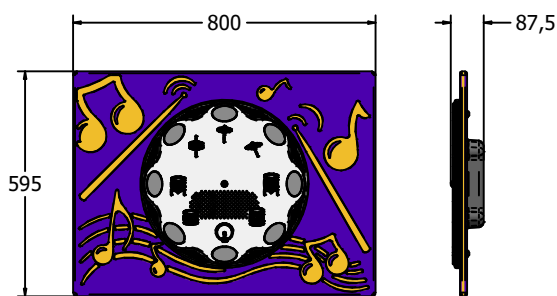

DIMENSIONS

FIPTDRUMS6

FIPTDRUMS6-AL - With Edge Slots For Alu Posts