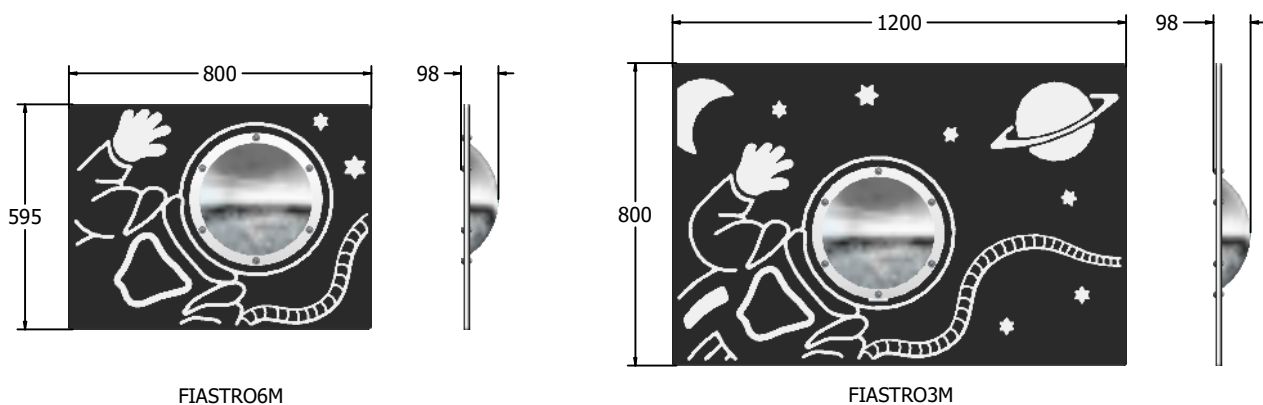

Product Information

Spaceman Play Panel

BS EN 1176 - Designed to British & European Standards

MATERIALS

Panels - Two Colour High Density Polyethylene (HDPE)

Dome - Shatterproof Polycarbonate

SUPPLY METHOD

Panel - Pre-assembled singular panel

FIASTRO6C - Spaceman with Cut-out and Clear Dome

FIASTRO6M - Spaceman with Mirrored Dome

*panel available with mirrored dome or cut-out with clear dome

DIMENSIONS

FIASTRO6M

FIASTRO3M

TECHNICAL

Age Range: 2+ Years
Largest Part: FIASTRO6M - 595 x 800 x 98mm
Total Weight: FIASTRO6M - 8.5kg
Surfacing: N/A

Age Range: 2+ Years
Largest Part: FIASTRO3M - 800 x 1200 x 98mm
Total Weight: FIASTRO3M - 17kg
Surfacing: N/A

Age Range: 2+ Years
Largest Part: FIASTRO6C - 595 x 800 x 98mm
Total Weight: FIASTRO6C - 7.5kg
Surfacing: N/A

Age Range: 2+ Years
Largest Part: FIASTRO3C - 800 x 1200 x 98mm
Total Weight: FIASTRO3C - 16kg
Surfacing: N/A

IMPORTANT: you must specify the colour option you require at the time of order if it is different from the colour listed/shown above, requirements are subject to availability at the time of order