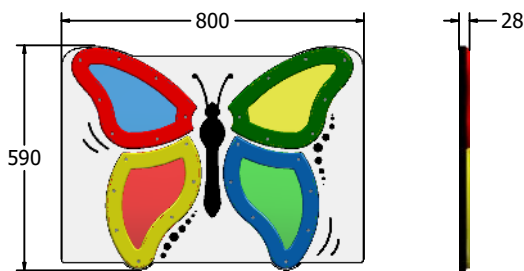

Product Information

FIBUTTERFLY - Sparkling Butterfly Play Panel

BS EN 1176 - Designed to British & European Standards

MATERIALS

Panels - Two Colour High Density Polyethylene (HDPE)

SUPPLY METHOD

Panel - Pre-assembled singular panel

DIMENSIONS

FIBUTTERFLY6

FIBUTTERFLY3

TECHNICAL

Age Range: 2+ Years
 Largest Part: FIBUTTERFLY6 - 600 x 800 x 28mm
 Total Weight: FIBUTTERFLY6 - 8.5kg
 Surfacing: N/A

Age Range: 2+ Years
 Largest Part: FIBUTTERFLY3 - 800 x 1200 x 28mm
 Total Weight: FIBUTTERFLY3 - 17.5kg
 Surfacing: N/A