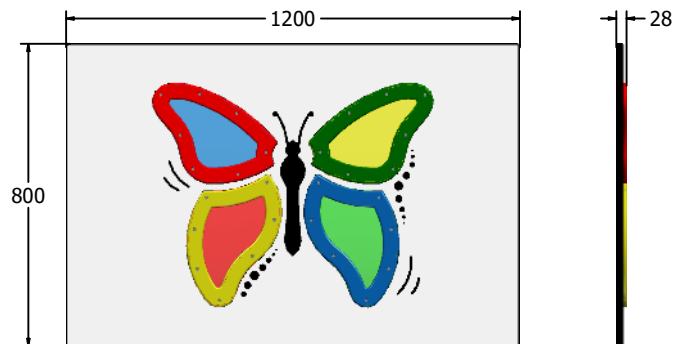

Product Information

FIBUTTERFLY - Sparkling Butterfly Play Panel

BS EN 1176 - Designed to British & European Standards

MATERIALS

Panels - Two Colour High Density Polyethylene (HDPE)

SUPPLY METHOD

Panel - Pre-assembled singular panel

DIMENSIONS

FIBUTTERFLY6

FIBUTTERFLY3

TECHNICAL

Age Range: 2+ Years
 Largest Part: FIBUTTERFLY6 - 600 x 800 x 28mm
 Total Weight: FIBUTTERFLY6 - 8.5kg
 Surfacing: N/A

Age Range: 2+ Years
 Largest Part: FIBUTTERFLY3 - 800 x 1200 x 28mm
 Total Weight: FIBUTTERFLY3 - 17.5kg
 Surfacing: N/A