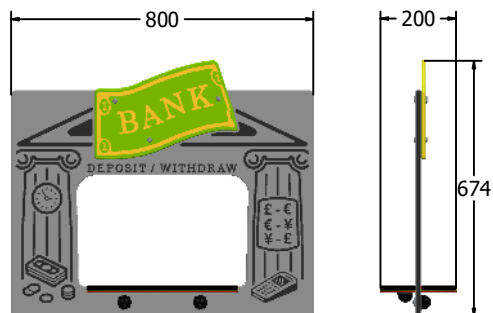

FEATURES

INCLUSIVE - Counter positioned at accessible height

SOCIAL - Shop counter role-play

DIMENSIONS

FITBANK6
FITBANK6-AL
FITBANK6-AL-WP

Standard Panel
Panel with Edge Slots for Alu Posts
Panel with Alu Posts

FITBANK3
FITBANK3-AL
FITBANK3-AL-WP

Standard Panel
Panel with Edge Slots for Alu Posts
Panel with Alu Posts

TECHNICAL

Age Range: 2+ Years
Largest Part: FITBANK6 - 595 x 674 x 200mm
Total Weight: FITBANK6 - 6.7kg
Surfacing: N/A

Age Range: 2+ Years
Largest Part: FITBANK3 - 1200 x 920 x 200mm
Total Weight: FITBANK3 - 13.7kg
Surfacing: N/A

IMPORTANT: you must specify the colour option you require at the time of order if it is different from the colour listed/shown above, requirements are subject to availability at the time of order