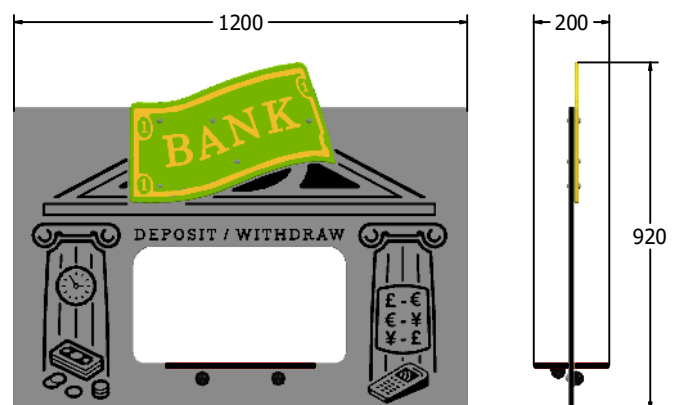

FEATURES

INCLUSIVE - Counter positioned at accessible height

SOCIAL - Shop counter role-play

DIMENSIONS

FITBANK6
FITBANK6-AL
FITBANK6-AL-WP

Standard Panel
Panel with Edge Slots for Alu Posts
Panel with Alu Posts

FITBANK3
FITBANK3-AL
FITBANK3-AL-WP

Standard Panel
Panel with Edge Slots for Alu Posts
Panel with Alu Posts

TECHNICAL

Age Range: 2+ Years
Largest Part: FITBANK6 - 595 x 674 x 200mm
Total Weight: FITBANK6 - 6.7kg
Surfacing: N/A

Age Range: 2+ Years
Largest Part: FITBANK3 - 1200 x 920 x 200mm
Total Weight: FITBANK3 - 13.7kg
Surfacing: N/A

IMPORTANT: you must specify the colour option you require at the time of order if it is different from the colour listed/shown above, requirements are subject to availability at the time of order