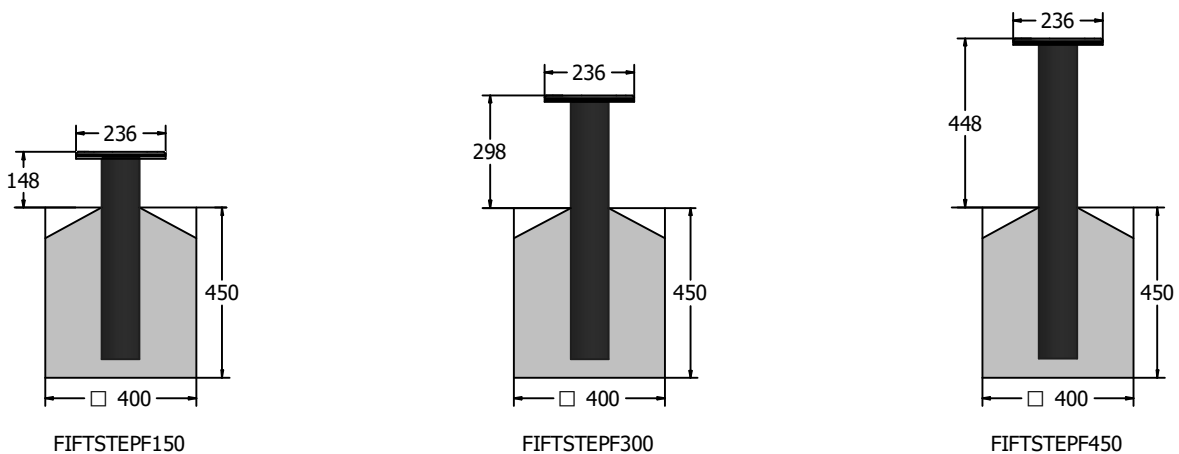

Product Information

FIFTSTEPF - Stepping Flower

BS EN 1176 - Designed to British & European Standards

MATERIALS

Polydek - HDPE with a rubber button grip top surface

Recycled Posts - Recycled plastic with a texture finish

SUPPLY METHOD

Stepping Flower - Pre-assembled for easy installation

Anti-Slip Polydek Tread

DIMENSIONS

TECHNICAL

Age Range: 4+ Years
Largest Part: FIFTSTEPF150 - 548 x Ø236mm
Total Weight: FIFTSTEPF150 - 4.2kg Approx.
Surfacing: N/A

Age Range: 4+ Years
Largest Part: FIFTSTEPF300 - 700 x Ø236mm
Total Weight: FIFTSTEPF300 - 5.1kg Approx.
Surfacing: N/A

Age Range: 4+ Years
Largest Part: FIFTSTEPF450 - 850 x Ø236mm
Total Weight: FIFTSTEPF450 - 6kg Approx.
Surfacing: N/A