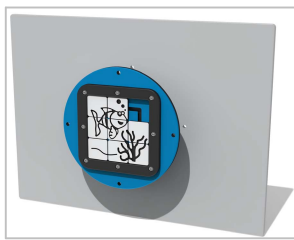

Product Information

FITSFISHSMIN - Mini Tile Slide Fish Insert

BS EN 1176 - Designed to British & European Standards

MATERIALS

Panel - Two Colour  High Density Polyethylene (HDPE)

SUPPLY METHOD

Insert - Fully assembled

FEATURES

 **SLIDERS** - Tile slide fish puzzle

Insert can easily attach to your own panel

DIMENSIONS

Host panel fixing detail

CAD available on request

TECHNICAL

Age Range: 2+ Years
 Largest Part: Ø350 x 36mm
 Total Weight: 2.3kg Approx.
 Surfacing: N/A