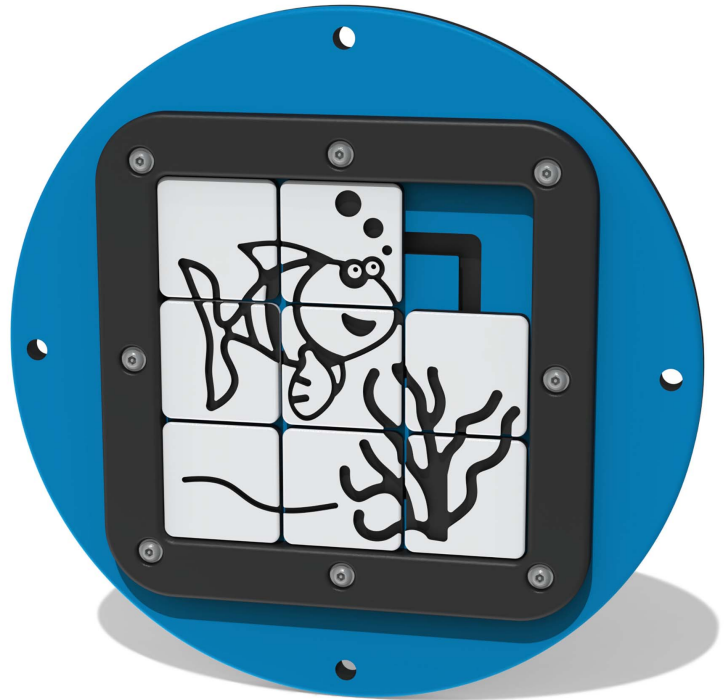

Product Information

FITSFISHSMIN - Mini Tile Slide Fish Insert

BS EN 1176 - Designed to British & European Standards

MATERIALS

Panel - Two Colour  High Density Polyethylene (HDPE)

SUPPLY METHOD

Insert - Fully assembled

FEATURES

 **SLIDERS** - Tile slide fish puzzle

Insert can easily attach to your own panel

DIMENSIONS

Host panel fixing detail

CAD available on request

TECHNICAL

Age Range: 2+ Years
 Largest Part: Ø350 x 36mm
 Total Weight: 2.3kg Approx.
 Surfacing: N/A