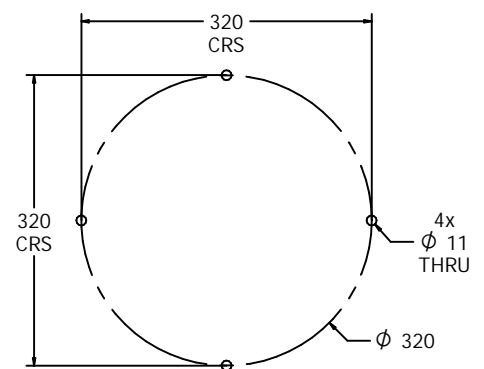

Product Information

FITSFISHSMIN - Mini Tile Slide Fish Insert

BS EN 1176 - Designed to British & European Standards

MATERIALS

Panel - Two Colour  High Density Polyethylene (HDPE)

SUPPLY METHOD

Insert - Fully assembled

FEATURES

 **SLIDERS** - Tile slide fish puzzle

Insert can easily attach to your own panel

DIMENSIONS

Host panel fixing detail

CAD available on request

TECHNICAL

Age Range: 2+ Years
 Largest Part: Ø350 x 36mm
 Total Weight: 2.3kg Approx.
 Surfacing: N/A