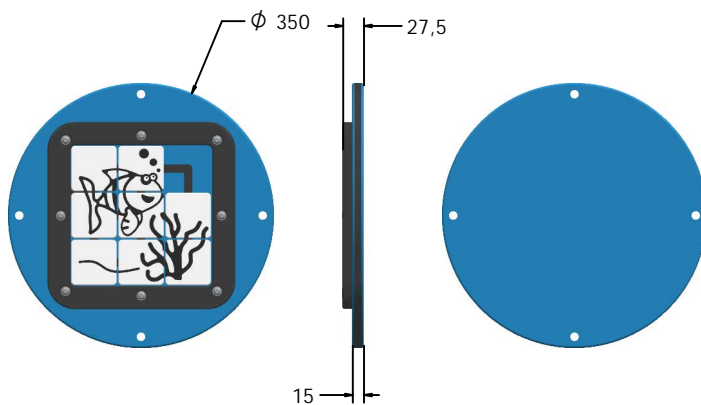

Product Information

FITSFISHSMIN - Mini Tile Slide Fish Insert

BS EN 1176 - Designed to British & European Standards

MATERIALS

Panel - Two Colour  High Density Polyethylene (HDPE)

SUPPLY METHOD

Insert - Fully assembled

FEATURES

 **SLIDERS** - Tile slide fish puzzle

Insert can easily attach to your own panel

DIMENSIONS

Host panel fixing detail

CAD available on request

TECHNICAL

Age Range: 2+ Years
 Largest Part: Ø350 x 36mm
 Total Weight: 2.3kg Approx.
 Surfacing: N/A