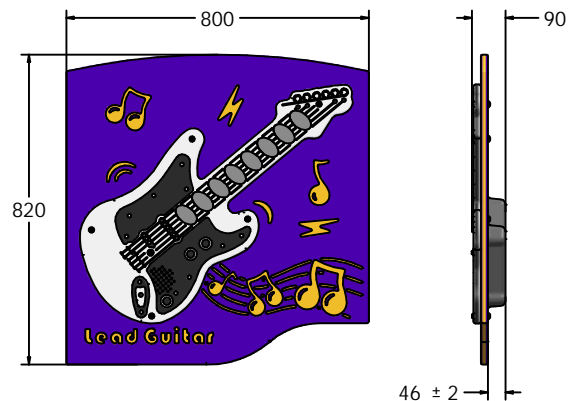

Product Information

FIPTLEAD - PlayTronic Lead Guitar Musical Panel

BS EN 1176 - Designed to British & European Standards

MATERIALS

Panel - Two Colour High Density Polyethylene (HDPE)

SUPPLY METHOD

Panel - Fully assembled

FEATURES

-  **MUSICAL** - 8 Different piano notes
-  **BATTERY** - Replaceable batteries
-  **INTERACTIVE** - Touch sensitive buttons
-  **INCLUSIVE** - Activity positioned at accessible height

PlayTronic
outdoor electronics

ELECTRONICS

DIMENSIONS

FIPTSYNTH6 Standard Panel
FIPTSYNTH6-AL-WP Panel with Alu Posts

FIPTSYNTH3 Standard Panel
FIPTSYNTH3-AL-WP Panel with Alu Posts

TECHNICAL

Age Range: 2+ Years
Largest Part: FIPTLEAD6 - 800 x 595 x 90mm
Total Weight: FIPTLEAD6 - 11.5kg
Surfacing: N/A

Age Range: 2+ Years
Largest Part: FIPTLEAD3 - 800 x 820 x 90mm
Total Weight: FIPTLEAD3 - 13.5kg
Surfacing: N/A

IMPORTANT: you must specify the colour option you require at the time of order if it is different from the colour listed/shown above, requirements are subject to availability at the time of order