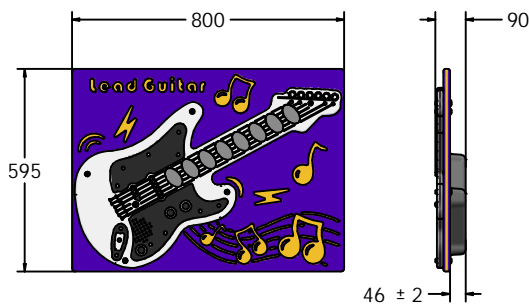

Product Information

FIPTLEAD - PlayTronic Lead Guitar Musical Panel

BS EN 1176 - Designed to British & European Standards

MATERIALS

Panel - Two Colour High Density Polyethylene (HDPE)

SUPPLY METHOD

Panel - Fully assembled

FEATURES

-  **MUSICAL** - 8 Different piano notes
-  **BATTERY** - Replaceable batteries
-  **INTERACTIVE** - Touch sensitive buttons
-  **INCLUSIVE** - Activity positioned at accessible height

PlayTronic
outdoor electronics

ELECTRONICS

DIMENSIONS

FIPTSYNTH6 Standard Panel
FIPTSYNTH6-AL-WP Panel with Alu Posts

FIPTSYNTH3 Standard Panel
FIPTSYNTH3-AL-WP Panel with Alu Posts

TECHNICAL

Age Range: 2+ Years
Largest Part: FIPTLEAD6 - 800 x 595 x 90mm
Total Weight: FIPTLEAD6 - 11.5kg
Surfacing: N/A

Age Range: 2+ Years
Largest Part: FIPTLEAD3 - 800 x 820 x 90mm
Total Weight: FIPTLEAD3 - 13.5kg
Surfacing: N/A

IMPORTANT: you must specify the colour option you require at the time of order if it is different from the colour listed/shown above, requirements are subject to availability at the time of order