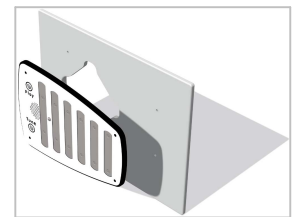

Product Information

FIPTCHIMESIN - PlayTronic Chimes Musical Insert

BS EN 1176 - Designed to British & European Standards

MATERIALS

Panel - Two Colour High Density Polyethylene (HDPE)

SUPPLY METHOD

Insert - Fully assembled

FEATURES

 **MUSICAL** - 6 Different chime notes

 **BATTERY** - Battery powered PlayTronic chimes

Insert can be easily attached to your own panel

PlayTronic
outdoor electronics

ELECTRONICS

DIMENSIONS

Host Panel Fixing Detail

CAD Template Available

TECHNICAL

Age Range: 2+ Years
Largest Part: 580 x 396 x 87mm
Total Weight: 5.5kg
Surfacing: N/A

IMPORTANT: you must specify the colour option you require at the time of order if it is different from the colour listed/shown above, requirements are subject to availability at the time of order