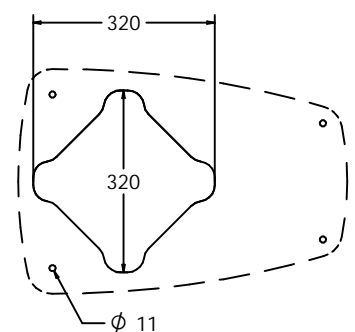

CAD Template Available

TECHNICAL

Age Range: 2+ Years
Largest Part: 580 x 396 x 87mm
Total Weight: 5.5kg
Surfacing: N/A

IMPORTANT: you must specify the colour option you require at the time of order if it is different from the colour listed/shown above, requirements are subject to availability at the time of order