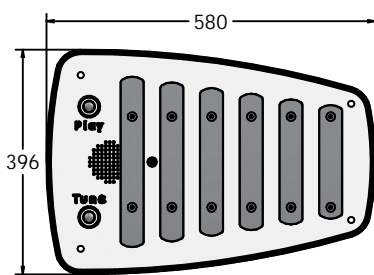

Product Information

FIPTCHIMESIN - PlayTronic Chimes Musical Insert

BS EN 1176 - Designed to British & European Standards

MATERIALS

Panel - Two Colour High Density Polyethylene (HDPE)

SUPPLY METHOD

Insert - Fully assembled

FEATURES

 **MUSICAL** - 6 Different chime notes

 **BATTERY** - Battery powered PlayTronic chimes

Insert can be easily attached to your own panel

PlayTronic
outdoor electronics

ELECTRONICS

DIMENSIONS

Host Panel Fixing Detail

CAD Template Available

TECHNICAL

Age Range: 2+ Years
Largest Part: 580 x 396 x 87mm
Total Weight: 5.5kg
Surfacing: N/A

IMPORTANT: you must specify the colour option you require at the time of order if it is different from the colour listed/shown above, requirements are subject to availability at the time of order