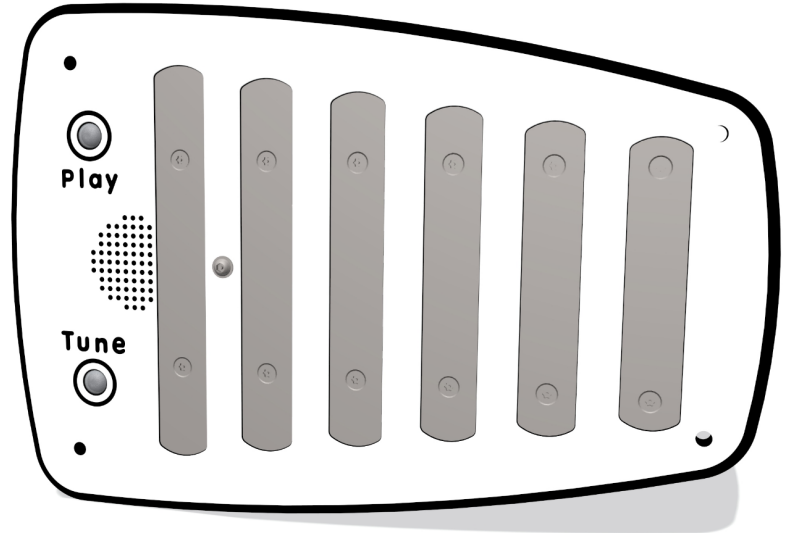

Product Information

FIPTCHIMESIN - PlayTronic Chimes Musical Insert

BS EN 1176 - Designed to British & European Standards

MATERIALS

Panel - Two Colour High Density Polyethylene (HDPE)

SUPPLY METHOD

Insert - Fully assembled

FEATURES

 **MUSICAL** - 6 Different chime notes

 **BATTERY** - Battery powered PlayTronic chimes

Insert can be easily attached to your own panel

PlayTronic
outdoor electronics

ELECTRONICS

DIMENSIONS

Host Panel Fixing Detail

CAD Template Available

TECHNICAL

Age Range: 2+ Years
Largest Part: 580 x 396 x 87mm
Total Weight: 5.5kg
Surfacing: N/A

IMPORTANT: you must specify the colour option you require at the time of order if it is different from the colour listed/shown above, requirements are subject to availability at the time of order