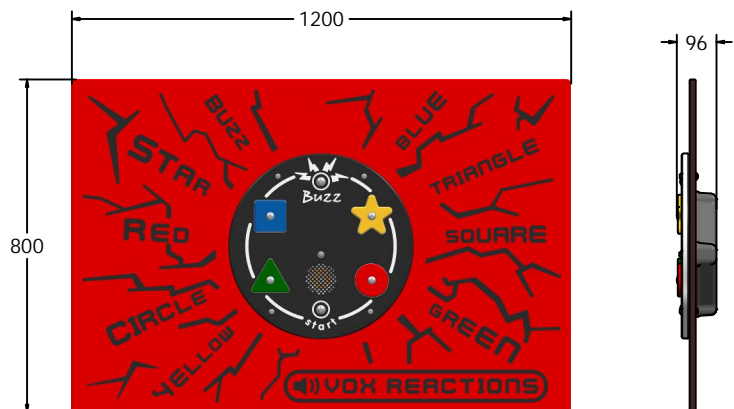

Product Information

FIPTCSVOX - PlayTronic Buzz Game Play Panel

BS EN 1176 - Designed to British & European Standards

MATERIALS

Panel - Two Colour  High Density Polyethylene (HDPE)

SUPPLY METHOD

Panel - Fully assembled

FEATURES

 **INCLUSIVE** - Activity positioned at accessible height

 **LISTEN** - Listen to shapes and colors

 **BATTERY** - Battery powered PlayTronic Sounds

PlayTronic
outdoor electronics

ELECTRONICS

DIMENSIONS

FIPTCSVOX6 Standard Panel
FIPTCSVOX6-AL-WP Panel with Alu Posts

FIPTCSVOX3 Standard Panel
FIPTCSVOX3-AL-WP Panel with Alu Posts

TECHNICAL

Age Range: 2+ Years
Largest Part: 800 x 595 x 96mm
Total Weight: 11.5kg
Surfacing: N/A

Age Range: 2+ Years
Largest Part: 1200 x 800 x 96mm
Total Weight: 20kg
Surfacing: N/A

IMPORTANT: you must specify the colour option you require at the time of order if it is different from the colour listed/shown above, requirements are subject to availability at the time of order