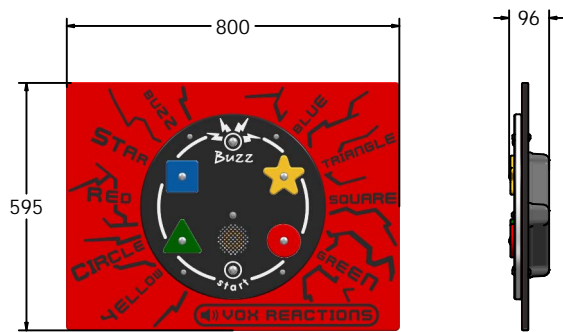

Product Information

FIPTCSVOX - PlayTronic Buzz Game Play Panel

BS EN 1176 - Designed to British & European Standards

MATERIALS

Panel - Two Colour  High Density Polyethylene (HDPE)

SUPPLY METHOD

Panel - Fully assembled

FEATURES

 **INCLUSIVE** - Activity positioned at accessible height

 **LISTEN** - Listen to shapes and colors

 **BATTERY** - Battery powered PlayTronic Sounds

PlayTronic
outdoor electronics

ELECTRONICS

DIMENSIONS

FIPTCSVOX6 Standard Panel
FIPTCSVOX6-AL-WP Panel with Alu Posts

FIPTCSVOX3 Standard Panel
FIPTCSVOX3-AL-WP Panel with Alu Posts

TECHNICAL

Age Range: 2+ Years
Largest Part: 800 x 595 x 96mm
Total Weight: 11.5kg
Surfacing: N/A

Age Range: 2+ Years
Largest Part: 1200 x 800 x 96mm
Total Weight: 20kg
Surfacing: N/A

IMPORTANT: you must specify the colour option you require at the time of order if it is different from the colour listed/shown above, requirements are subject to availability at the time of order